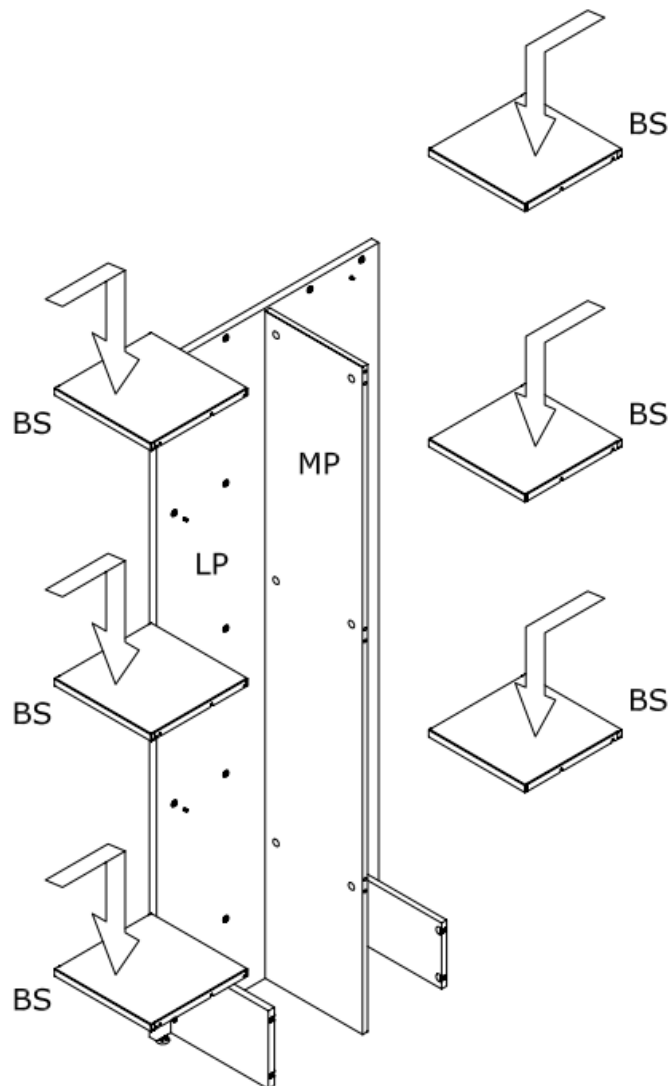

Assembly Guide

Monteringsvejledning

Softline/Slimline – Singles doubled sided add on bay

Assembly Guide

Assembly guide for Softline/Slimline Singels double sided add on bay

UK: First check the contents to make sure that nothing is missing. Sort out the screws and fittings as shown. Assemble your furniture step by step, as shown in the illustrations.

DK: Kontrollér først indholdet. Sortér skruer og beslag som anvisningen viser. Montér i nummerorden og som illustrationen viser.

Assembly Guide

Assembly guide for Softline/Slimline Singels double sided add on bay

Assembly Guide

Assembly guide for Softline/Slimline Singels double sided add on bay

Assembly Guide

Assembly guide for Softline/Slimline Singels double sided add on bay

6

Assembly Guide

Assembly guide for Softline/Slimline Singels double sided add on bay

7

Assembly Guide

Assembly guide for Softline/Slimline Singels double sided add on bay

WE ARE LIBRARY PEOPLE®

DENMARK

Lammhults Biblioteksdesign A/S
Dalbækvej 1
6670 Holsted

bci@bci.dk
www.lammhultsbiblioteksdesign.dk