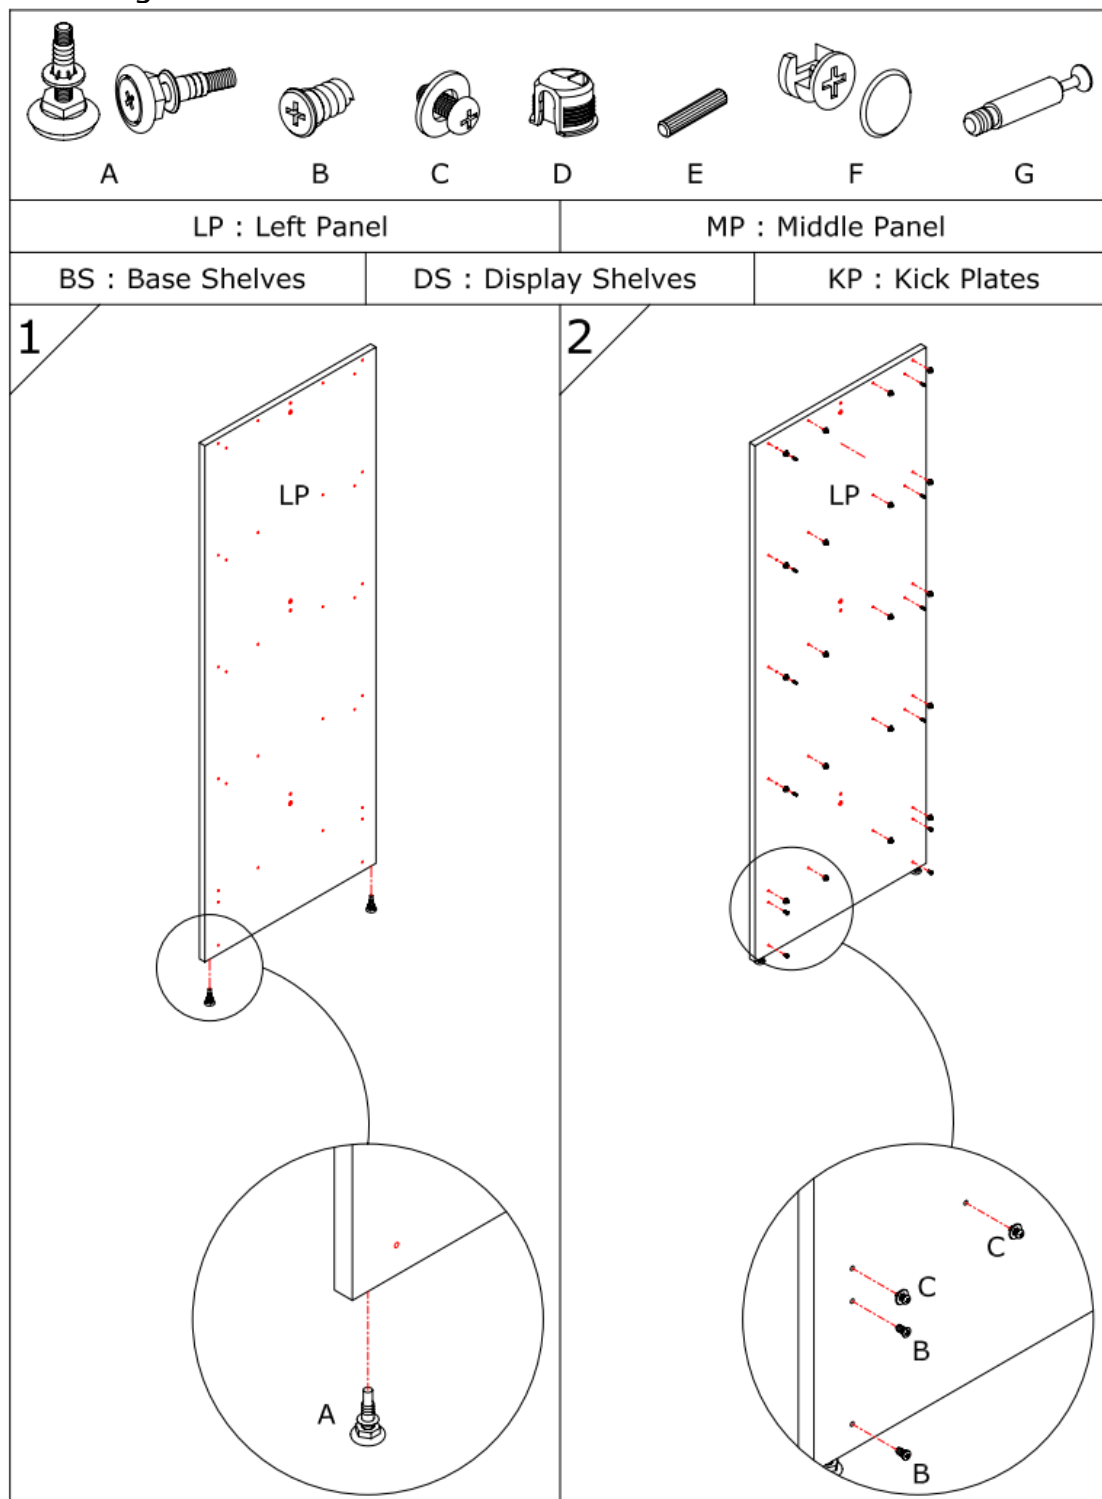

Assembly Guide

Monteringsvejledning

Softline/Slimline – Singles doubled sided add on bay

Assembly Guide

Assembly guide for Softline/Slimline Singels double sided add on bay

UK: First check the contents to make sure that nothing is missing. Sort out the screws and fittings as shown. Assemble your furniture step by step, as shown in the illustrations.

DK: Kontrollér først indholdet. Sortér skruer og beslag som anvisningen viser. Montér i nummerorden og som illustrationen viser.

Assembly Guide

Assembly guide for Softline/Slimline Singels double sided add on bay