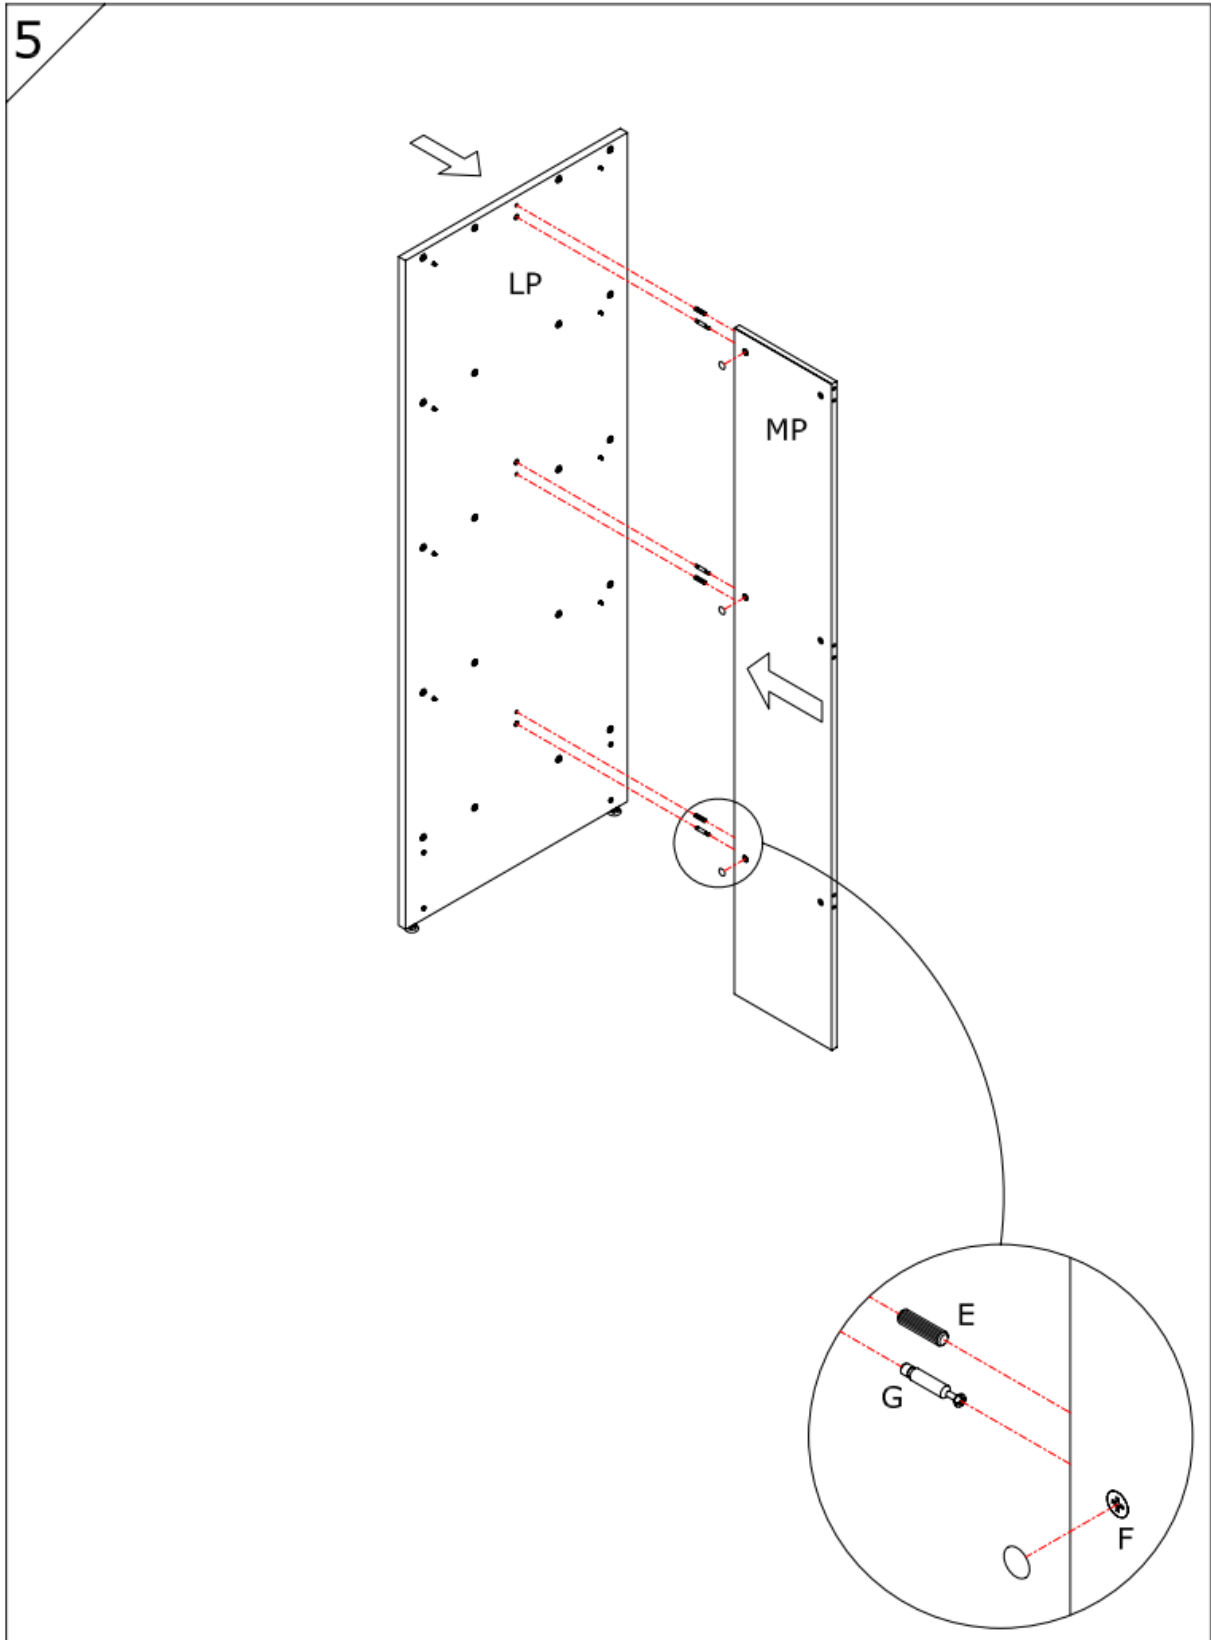

Assembly Guide

Assembly guide for Softline/Slimline Singels double sided add on bay