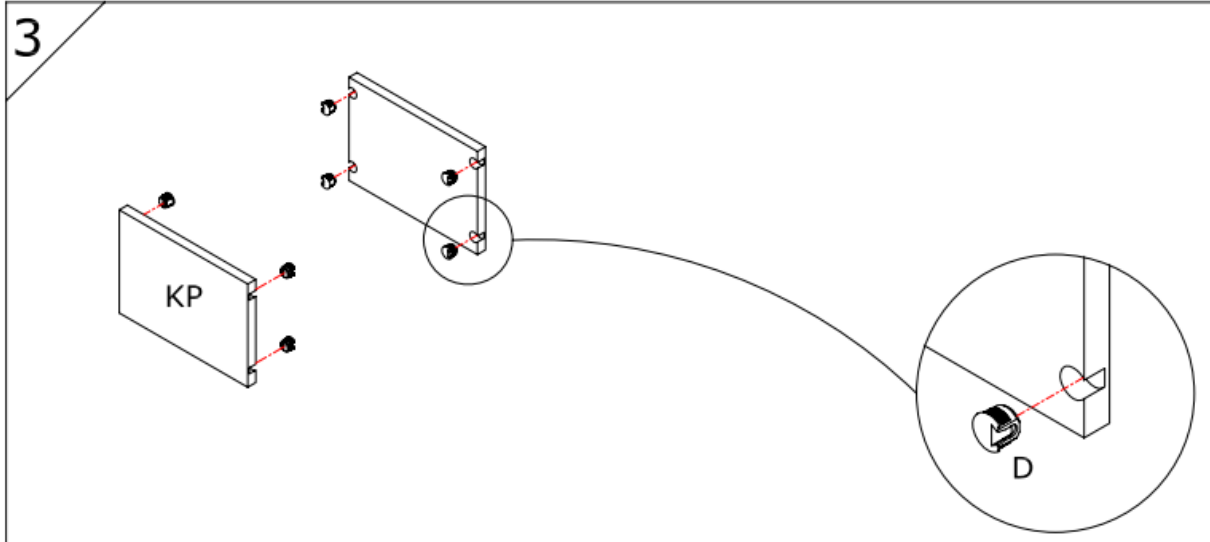

Assembly Guide

Monteringsvejledning

Softline/Slimline – Singles doubled sided add on bay

Assembly Guide

Assembly guide for Softline/Slimline Singels double sided add on bay

UK: First check the contents to make sure that nothing is missing. Sort out the screws and fittings as shown. Assemble your furniture step by step, as shown in the illustrations.

DK: Kontrollér først indholdet. Sortér skruer og beslag som anvisningen viser. Montér i nummerorden og som illustrationen viser.

Assembly Guide

Assembly guide for Softline/Slimline Singels double sided add on bay