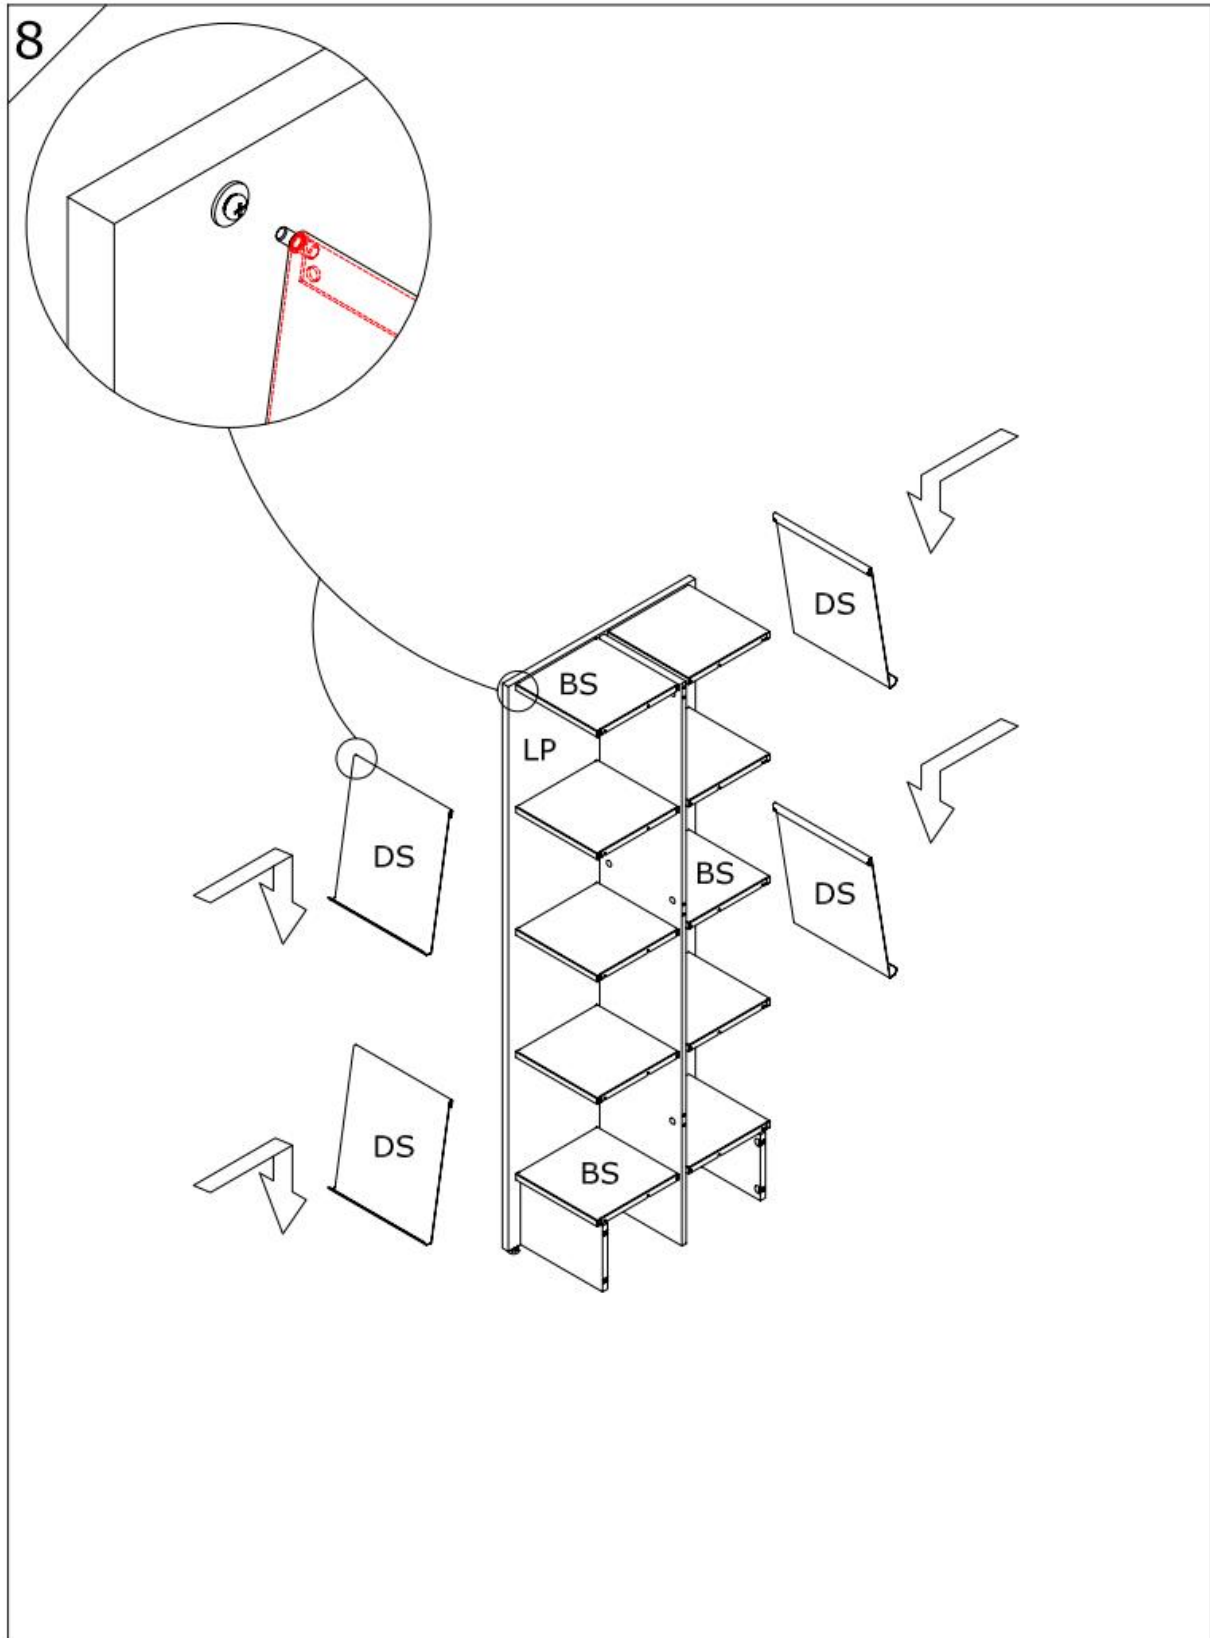

Assembly Guide

Assembly guide for Softline/Slimline Singels double sided add on bay