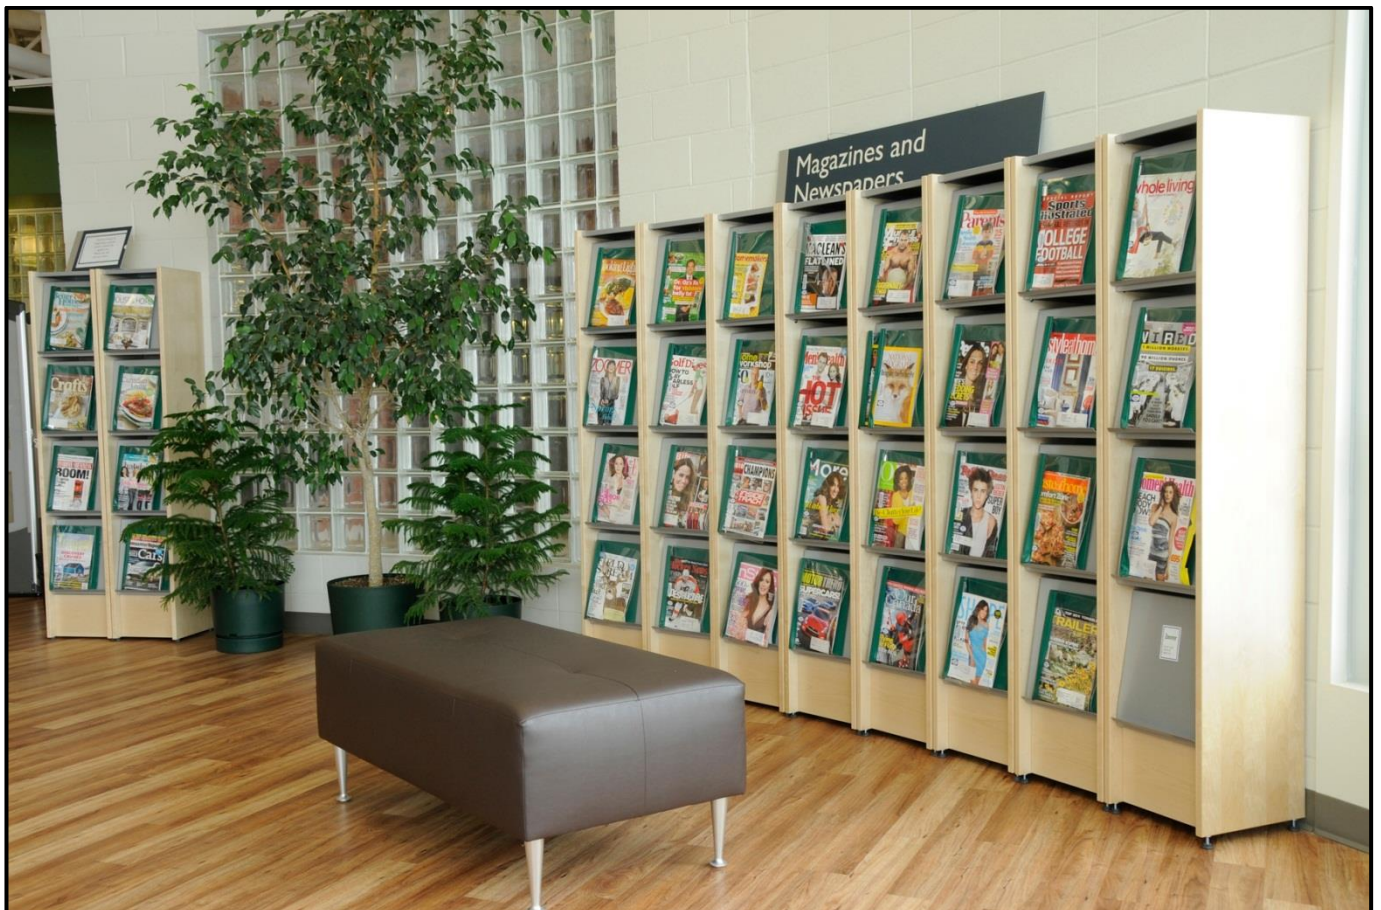

Assembly Guide

Monteringsvejledning

Softline/Slimline – Singles doubled sided add on bay

Assembly Guide

Assembly guide for Softline/Slimline Singels double sided add on bay

UK: First check the contents to make sure that nothing is missing. Sort out the screws and fittings as shown. Assemble your furniture step by step, as shown in the illustrations.