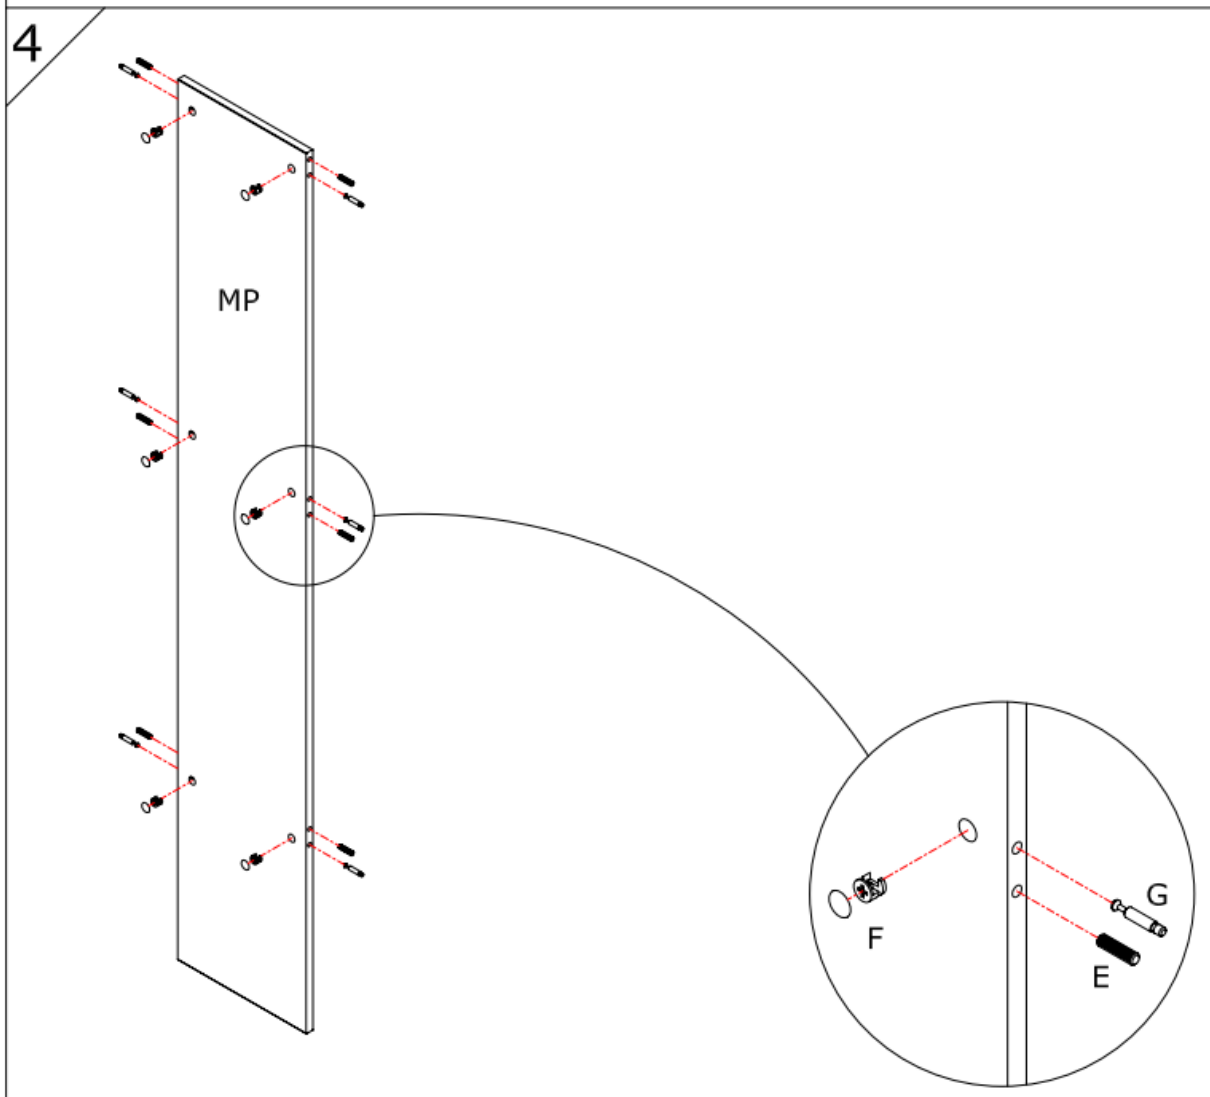

Assembly Guide

Monteringsvejledning

Softline/Slimline – Singles doubled sided add on bay

Assembly Guide

Assembly guide for Softline/Slimline Singels double sided add on bay

UK: First check the contents to make sure that nothing is missing. Sort out the screws and fittings as shown. Assemble your furniture step by step, as shown in the illustrations.

DK: Kontrollér først indholdet. Sortér skruer og beslag som anvisningen viser. Montér i nummerorden og som illustrationen viser.

Assembly Guide

Assembly guide for Softline/Slimline Singels double sided add on bay