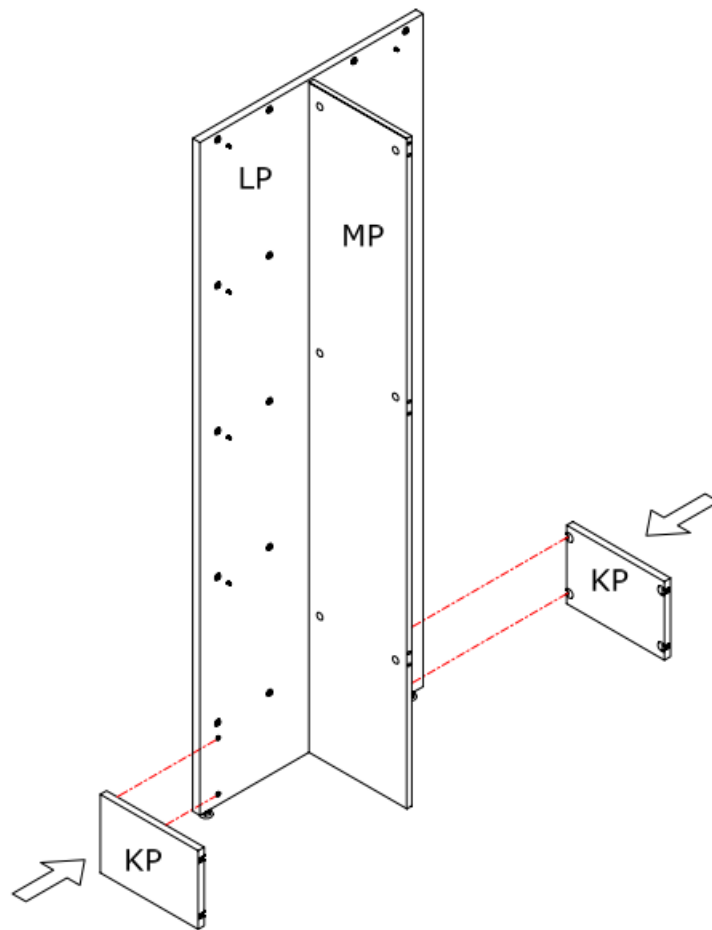

Assembly Guide

Monteringsvejledning

Softline/Slimline – Singles doubled sided add on bay

Assembly Guide

Assembly guide for Softline/Slimline Singels double sided add on bay

UK: First check the contents to make sure that nothing is missing. Sort out the screws and fittings as shown. Assemble your furniture step by step, as shown in the illustrations.

DK: Kontrollér først indholdet. Sortér skruer og beslag som anvisningen viser. Montér i nummerorden og som illustrationen viser.

Assembly Guide

Assembly guide for Softline/Slimline Singels double sided add on bay

Assembly Guide

Assembly guide for Softline/Slimline Singels double sided add on bay

Assembly Guide

Assembly guide for Softline/Slimline Singels double sided add on bay

6

Assembly Guide

Assembly guide for Softline/Slimline Singels double sided add on bay

7

Assembly Guide

Assembly guide for Softline/Slimline Singels double sided add on bay

WE ARE LIBRARY PEOPLE®

DENMARK

Lammhults Biblioteksdesign A/S
Dalbækvej 1
6670 Holsted

bci@bci.dk
www.lammhultsbiblioteksdesign.dk