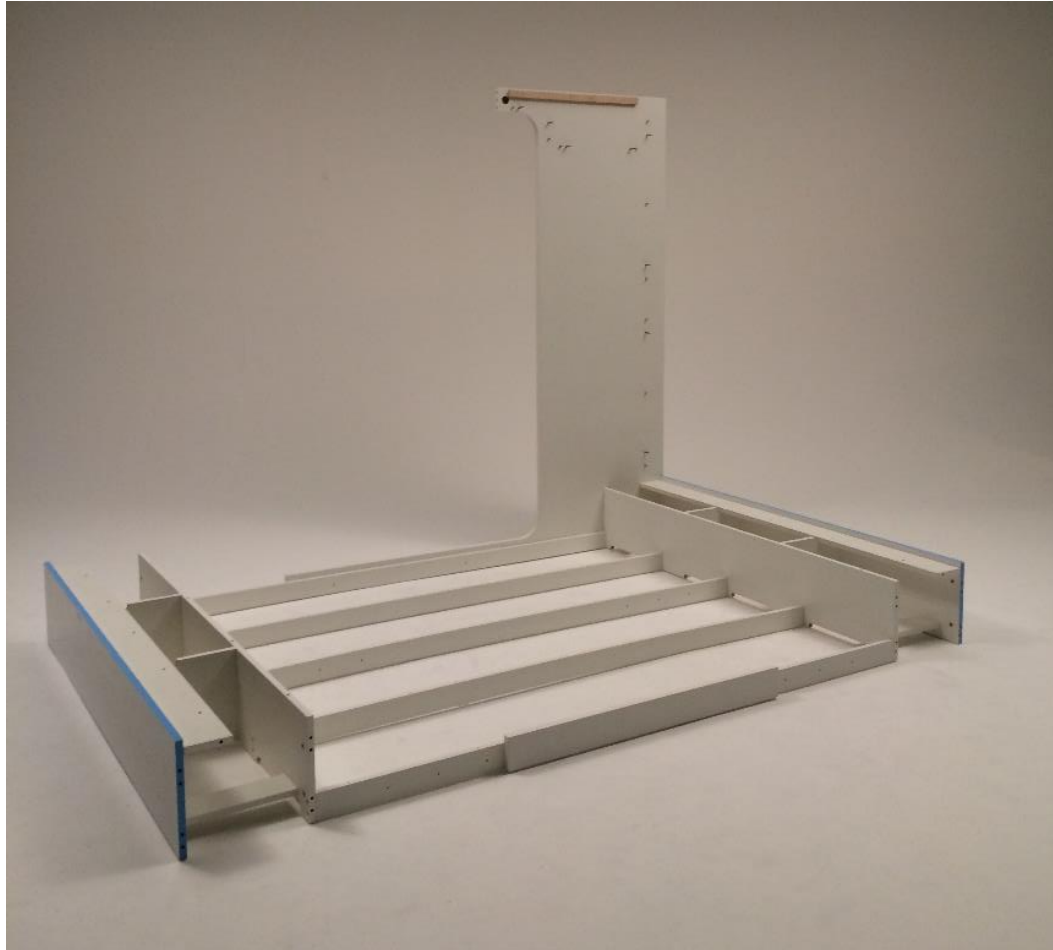

WE ARE LIBRARY PEOPLE®

Cocoon Computer-Lounge L & XL

Module CT & CDW - assembly instruction