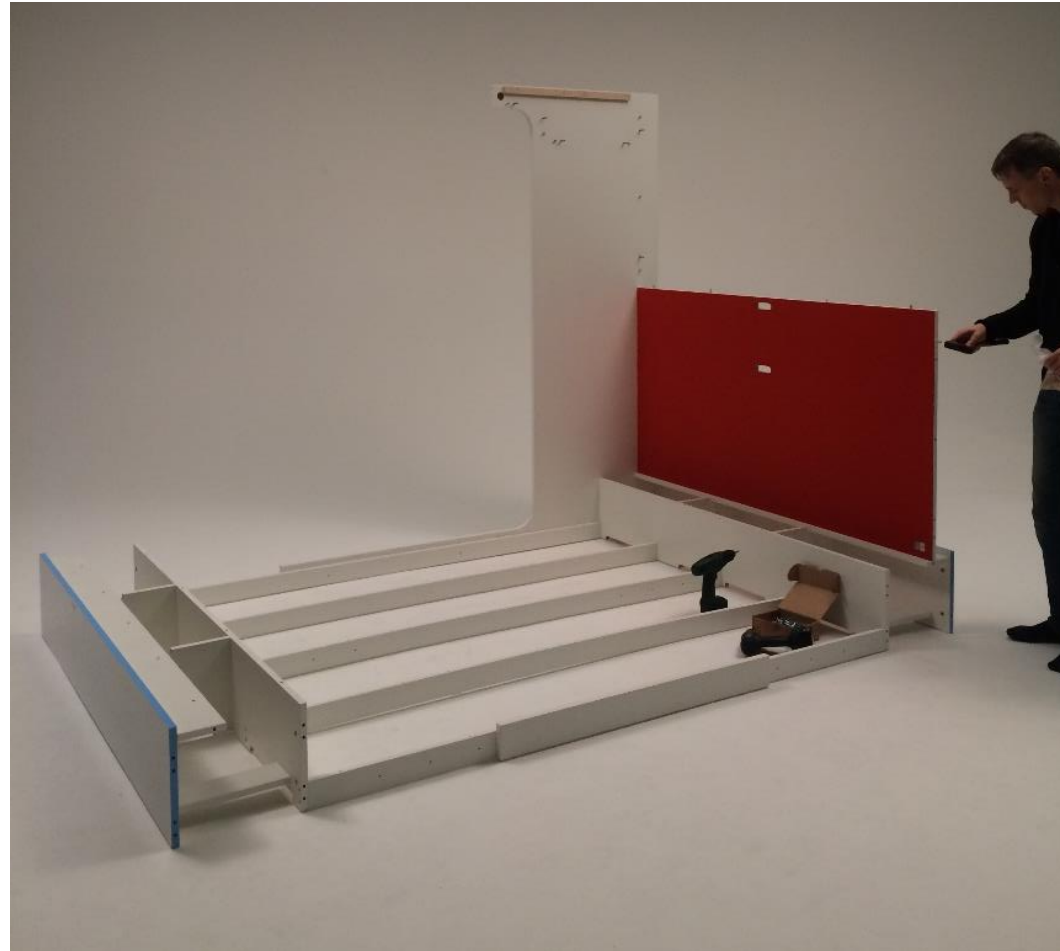

WE ARE LIBRARY PEOPLE®

Cocoon Computer-Lounge L & XL

Module CT & CDW - assembly instruction