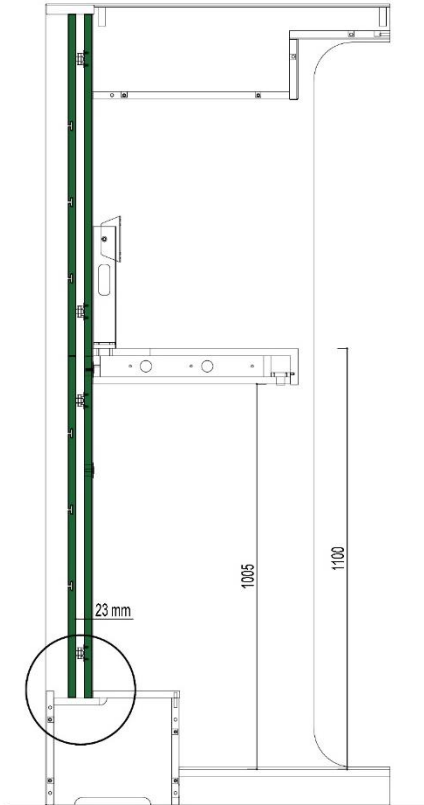

Measurements

Cocoon Computer-Lounge => H 2100 mm

Cocoon Computer-Lounge => D 1815 mm

Cocoon Computer-Lounge L => L 904 mm + 1000 mm + 640 mm = 2544 mm

Cocoon Computer-Lounge XL => L 904 mm + 1000 mm + 904 mm = 2808 mm

Cocoon Computer-Lounge

Table & wiring onto module CDW – assembly instruction

WE ARE LIBRARY PEOPLE®

Cocoon Computer-Lounge L & XL

Table & wiring onto module CDW – assembly instruction

WE ARE LIBRARY PEOPLE®