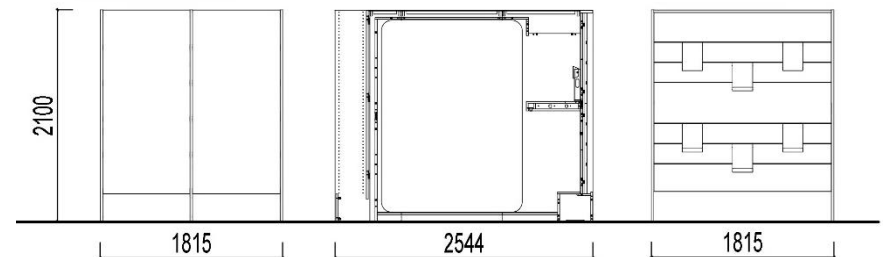

WE ARE LIBRARY PEOPLE®

Cocoon Computer-Lounge L

Complete lounge