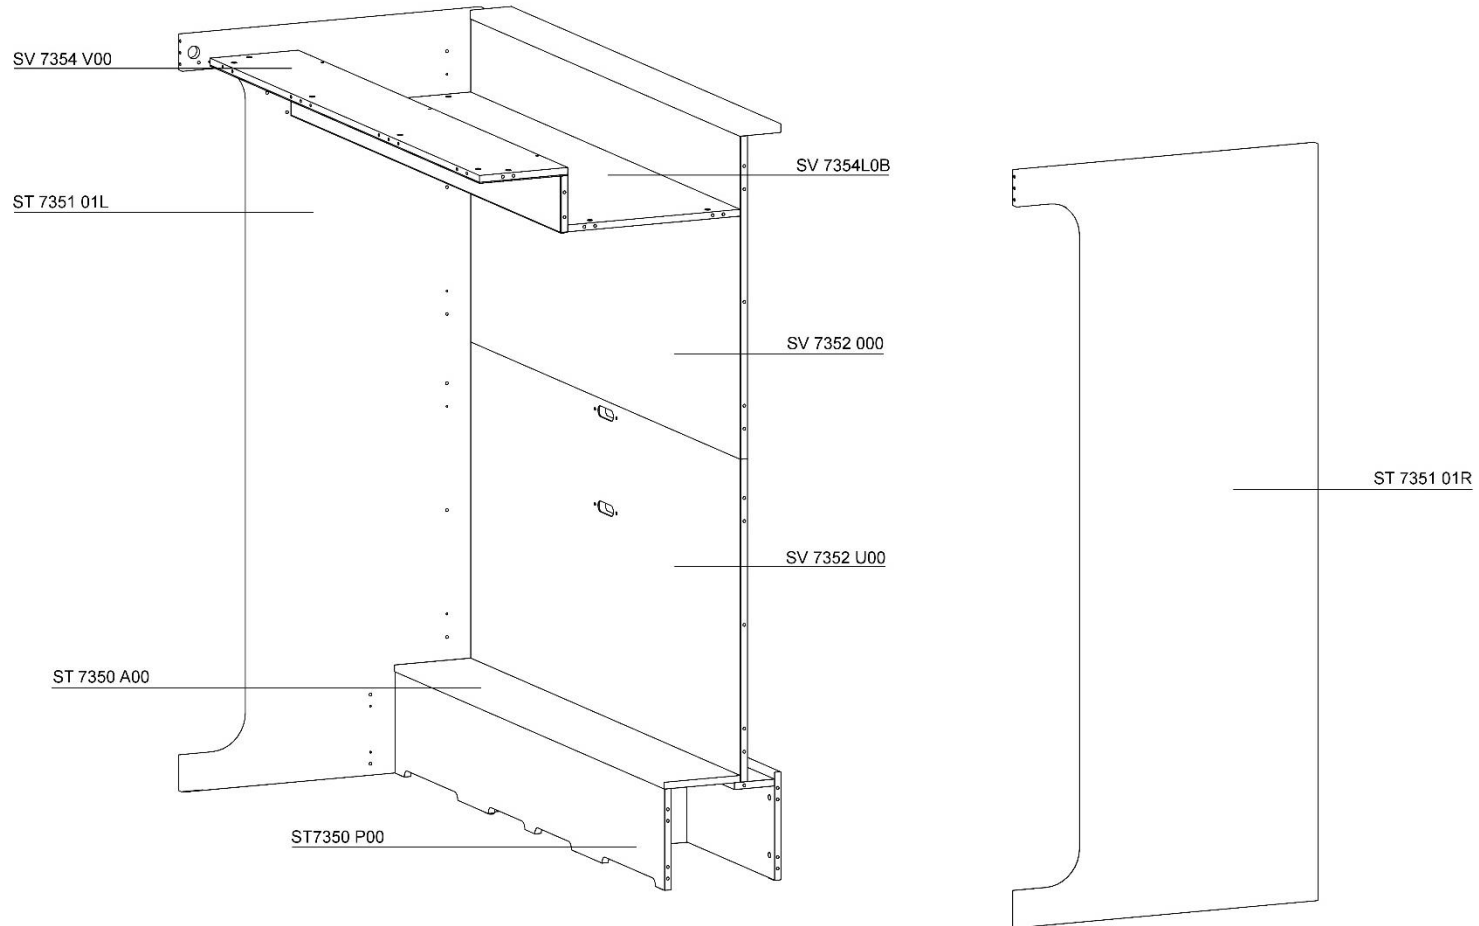

WE ARE LIBRARY PEOPLE®

Cocoon Computer-Lounge L & XL

Module CDW – assembled