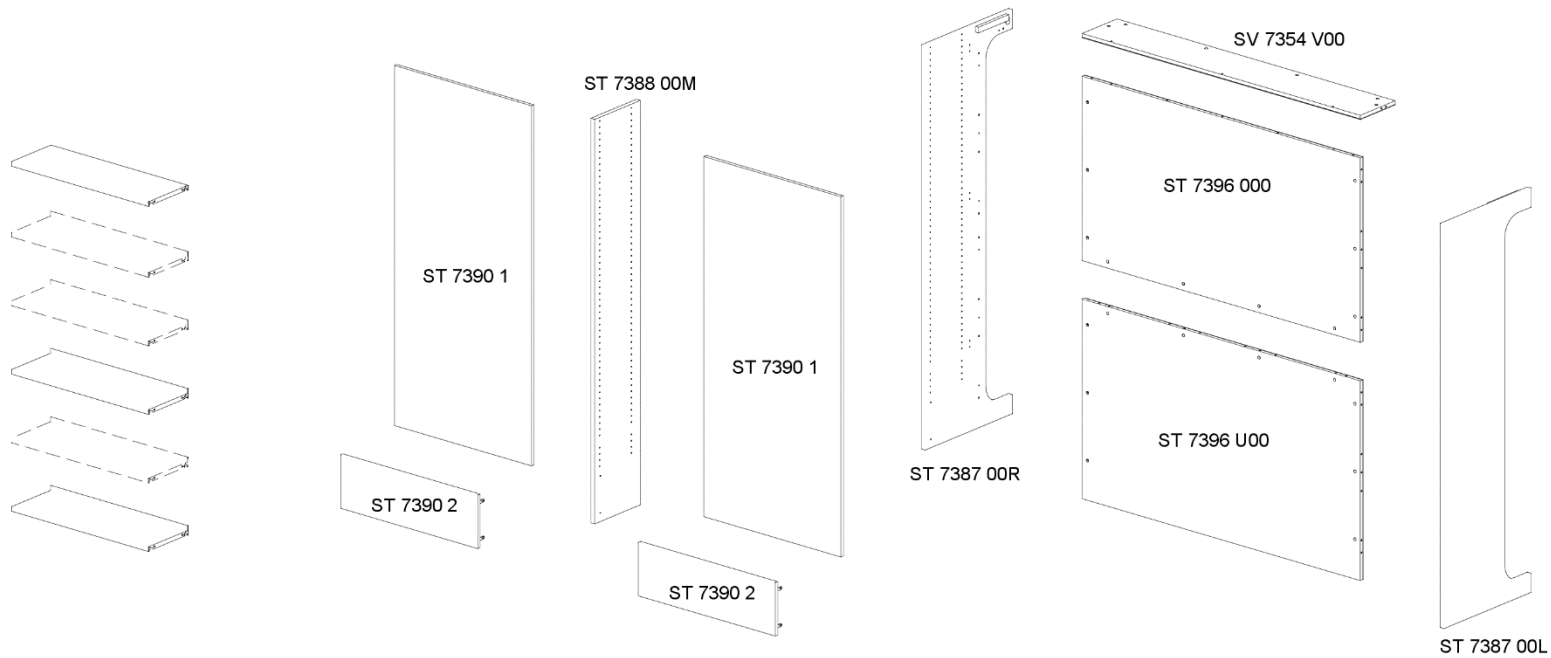

WE ARE LIBRARY PEOPLE®

Cocoon Computer Lounge L

Module MSV - exploded