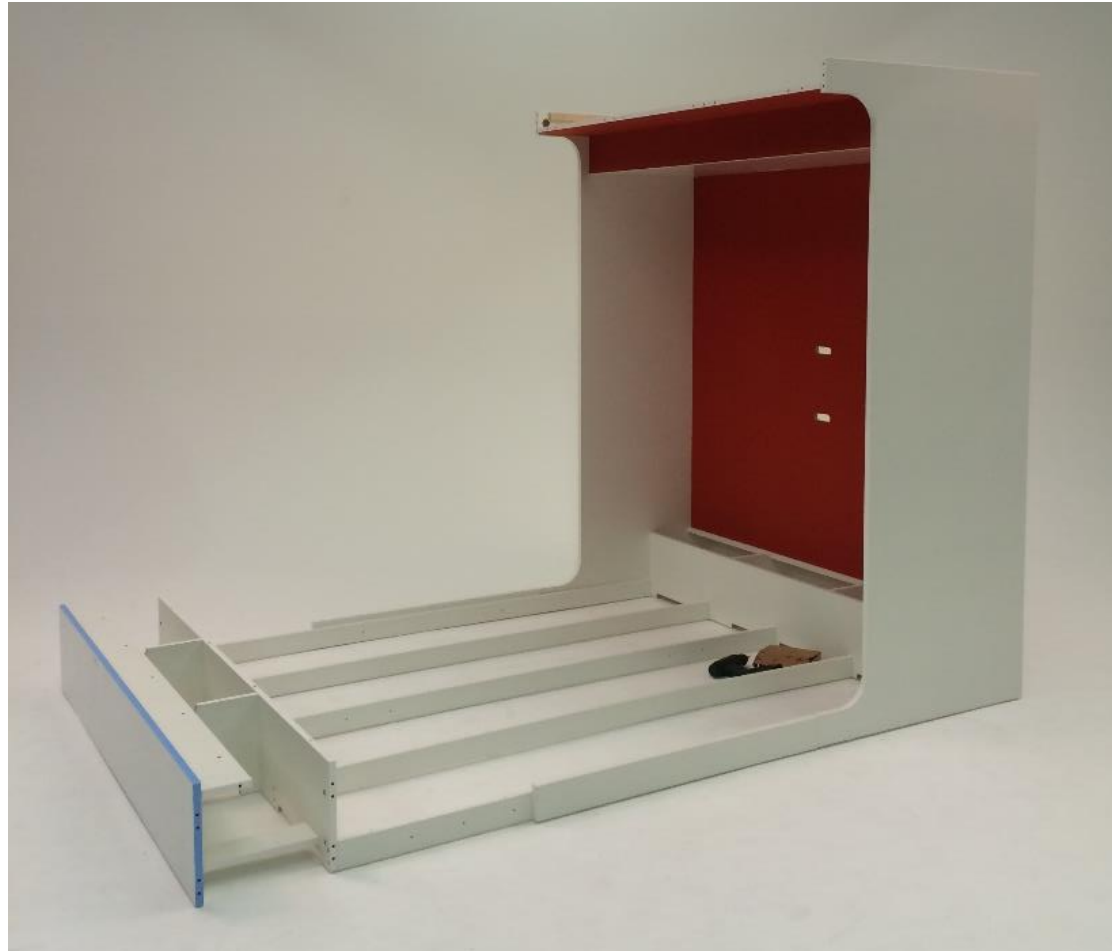

WE ARE LIBRARY PEOPLE®

Cocoon Computer-Lounge L & XL

Module CT & CDW - assembly instruction