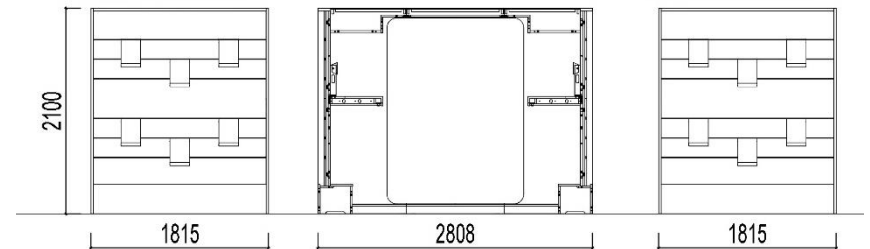

WE ARE LIBRARY PEOPLE®

Cocoon Computer-Lounge XL

Complete lounge