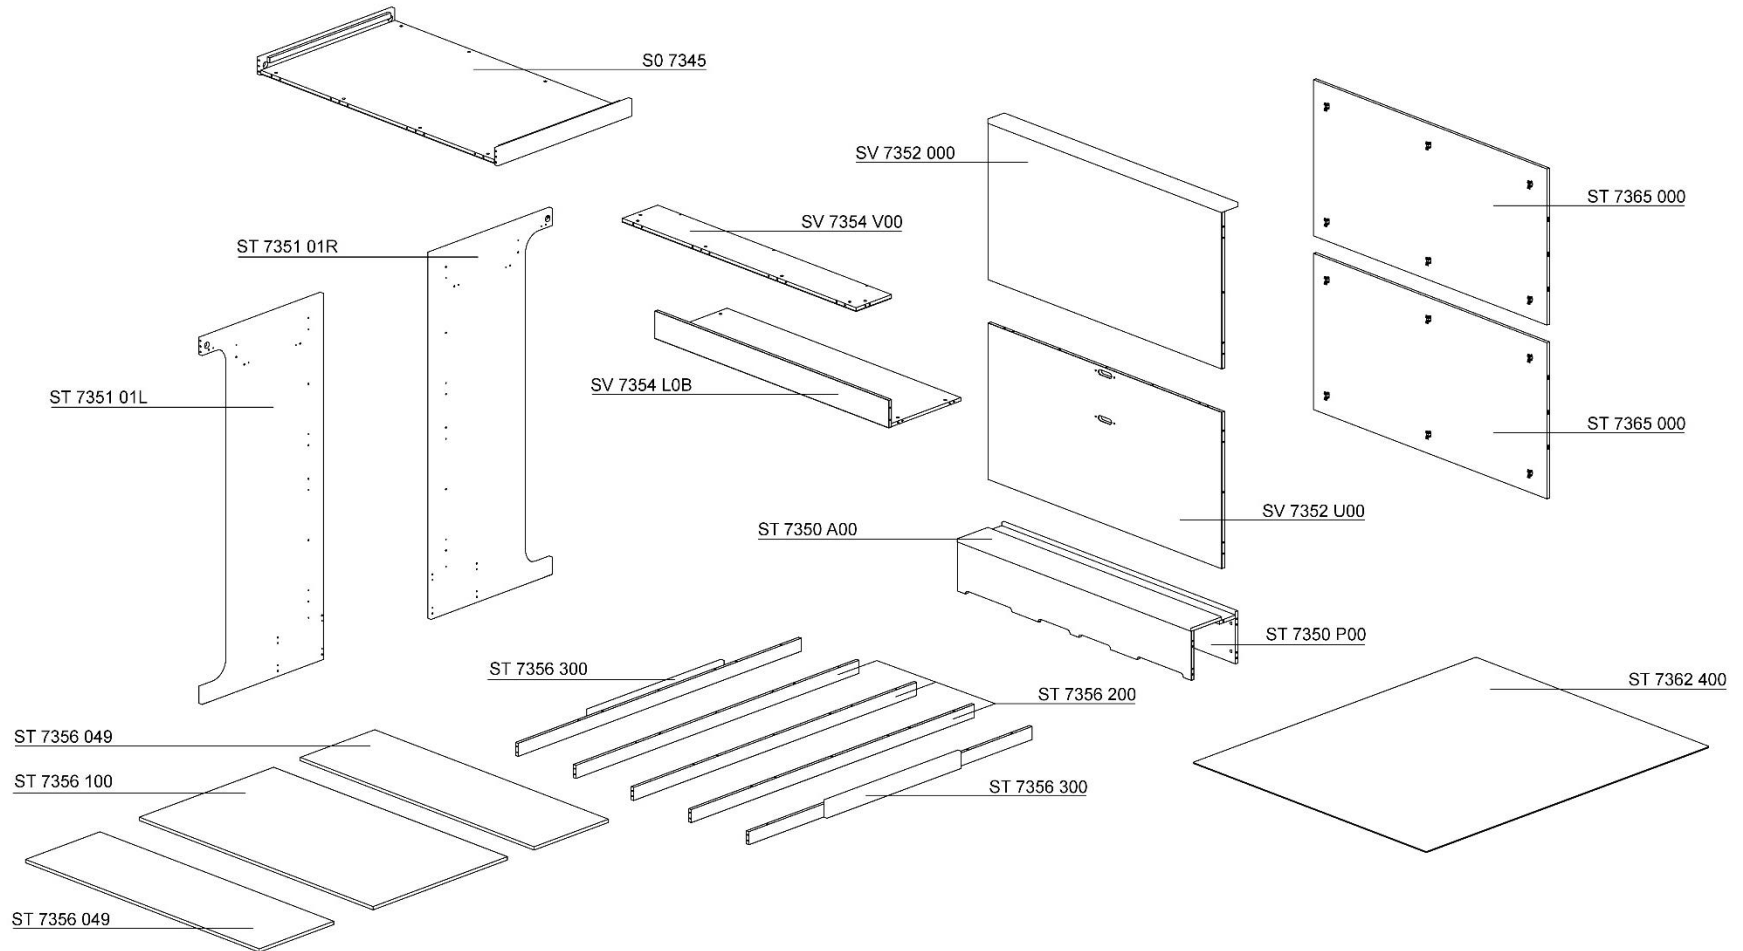

WE ARE LIBRARY PEOPLE®

Cocoon Computer-Lounge L & XL

Module C, CT & CDW - exploded view