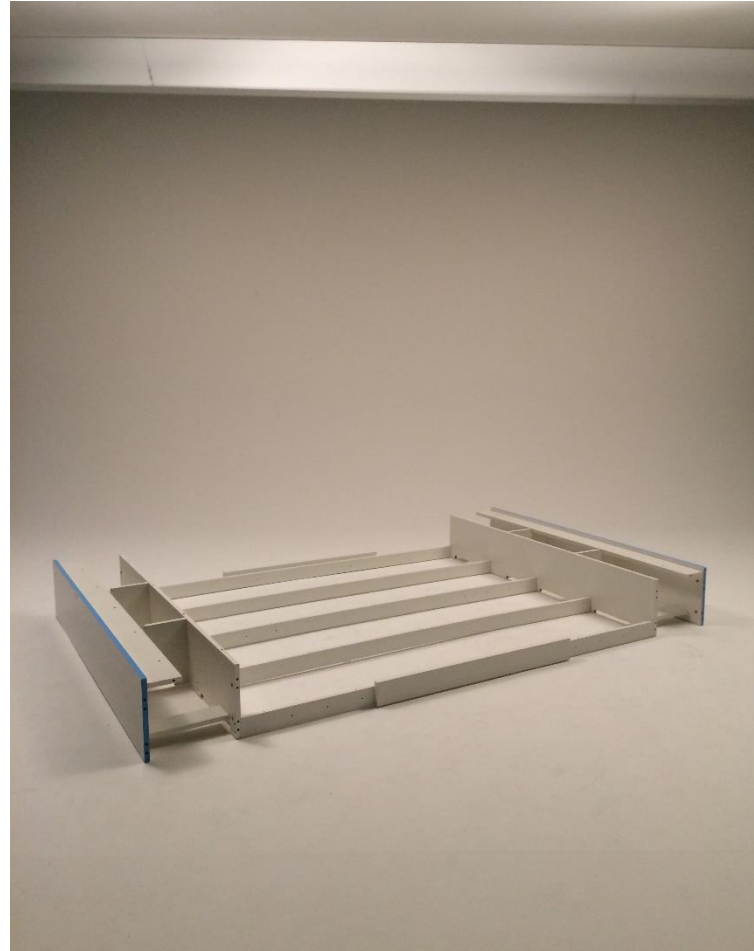

WE ARE LIBRARY PEOPLE®

Cocoon Computer-Lounge L & XL

Module CT - assembly instruction