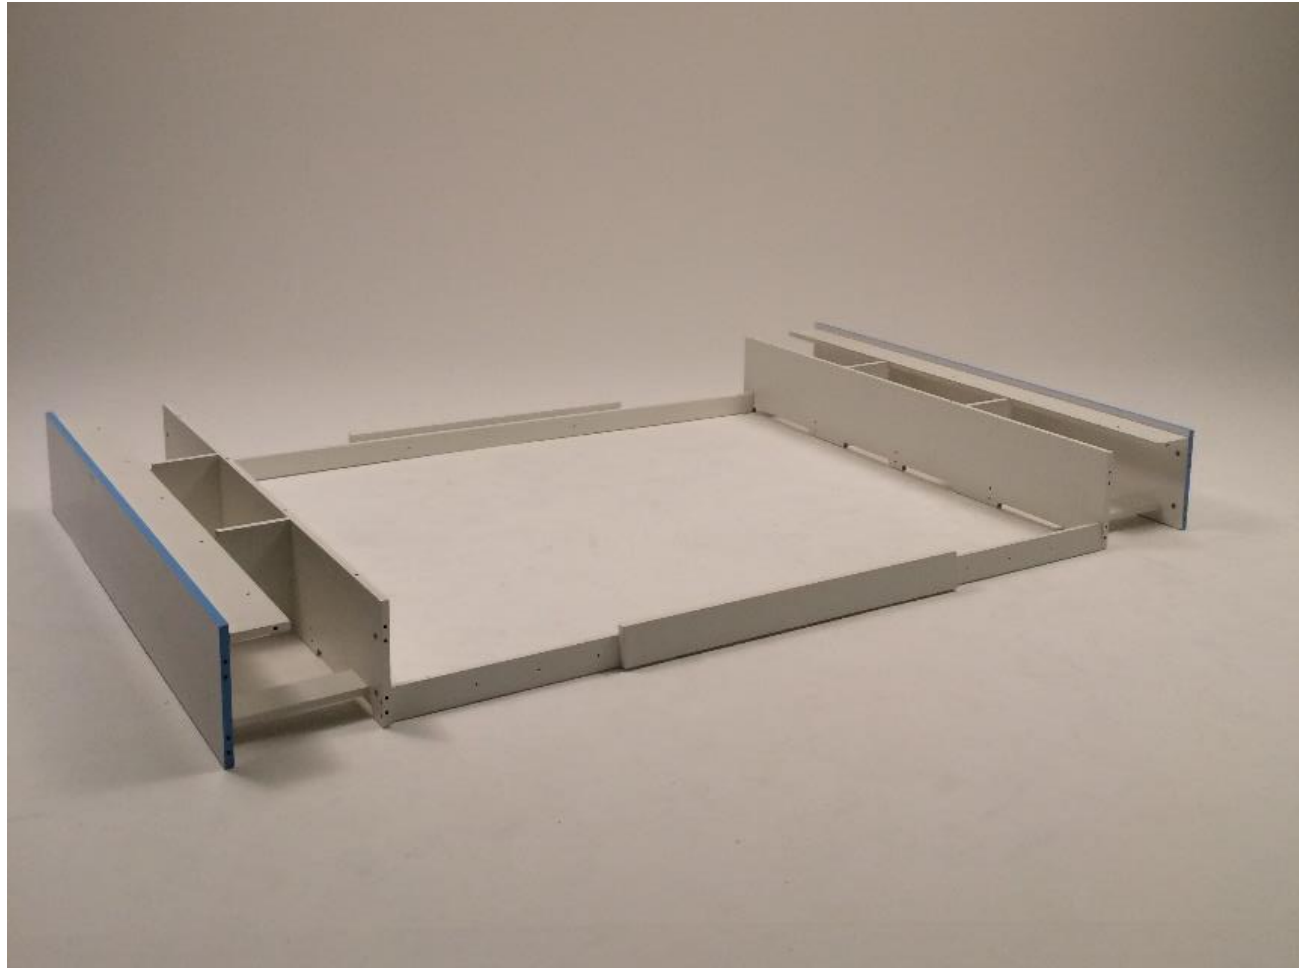

WE ARE LIBRARY PEOPLE®

Cocoon Computer-Lounge L & XL

Module CT - assembly instruction