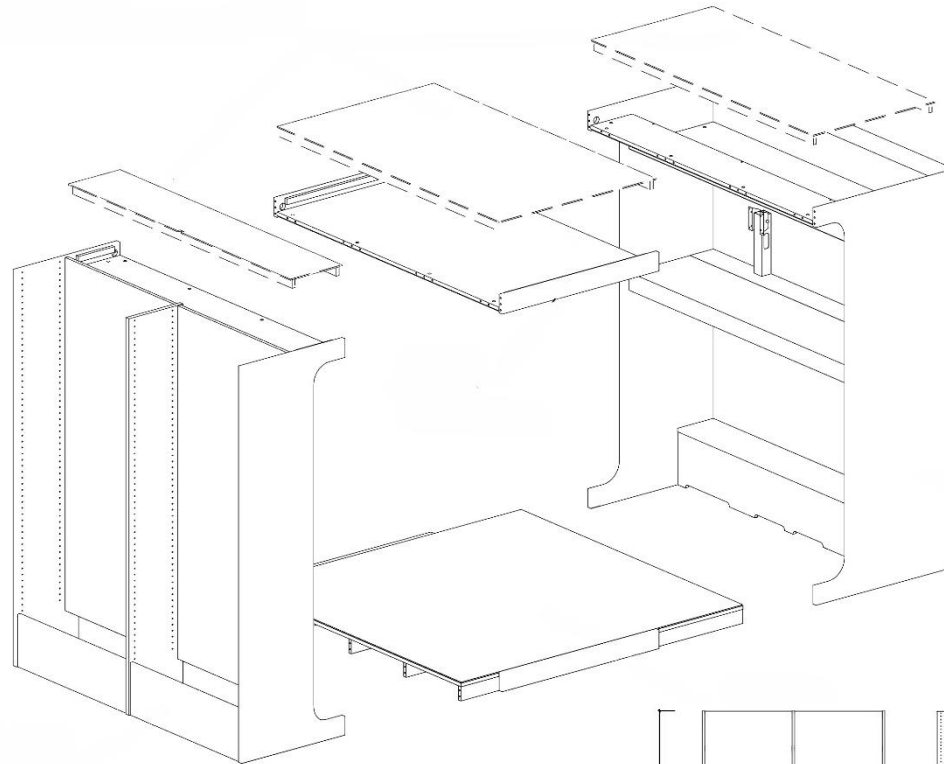

WE ARE LIBRARY PEOPLE®

Cocoon Computer-Lounge L

Complete lounge