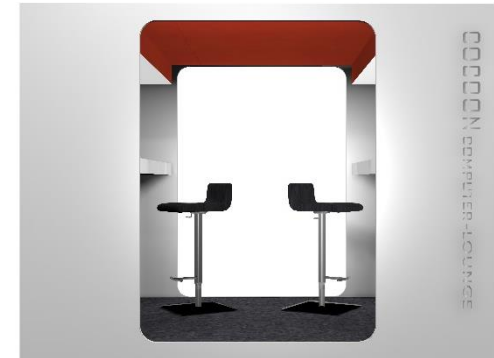

WE ARE LIBRARY PEOPLE®

COCOON Computer-Lounge

Assembly Instructions