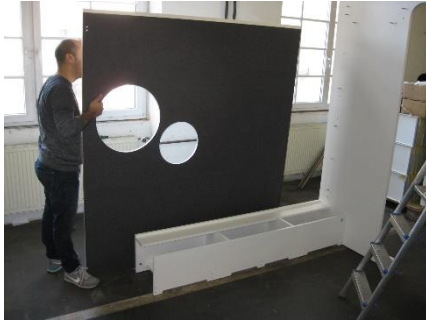

WE ARE LIBRARY PEOPLE®

Cocoon Computer-Lounge L & XL

Module CT & CDW - assembly instruction