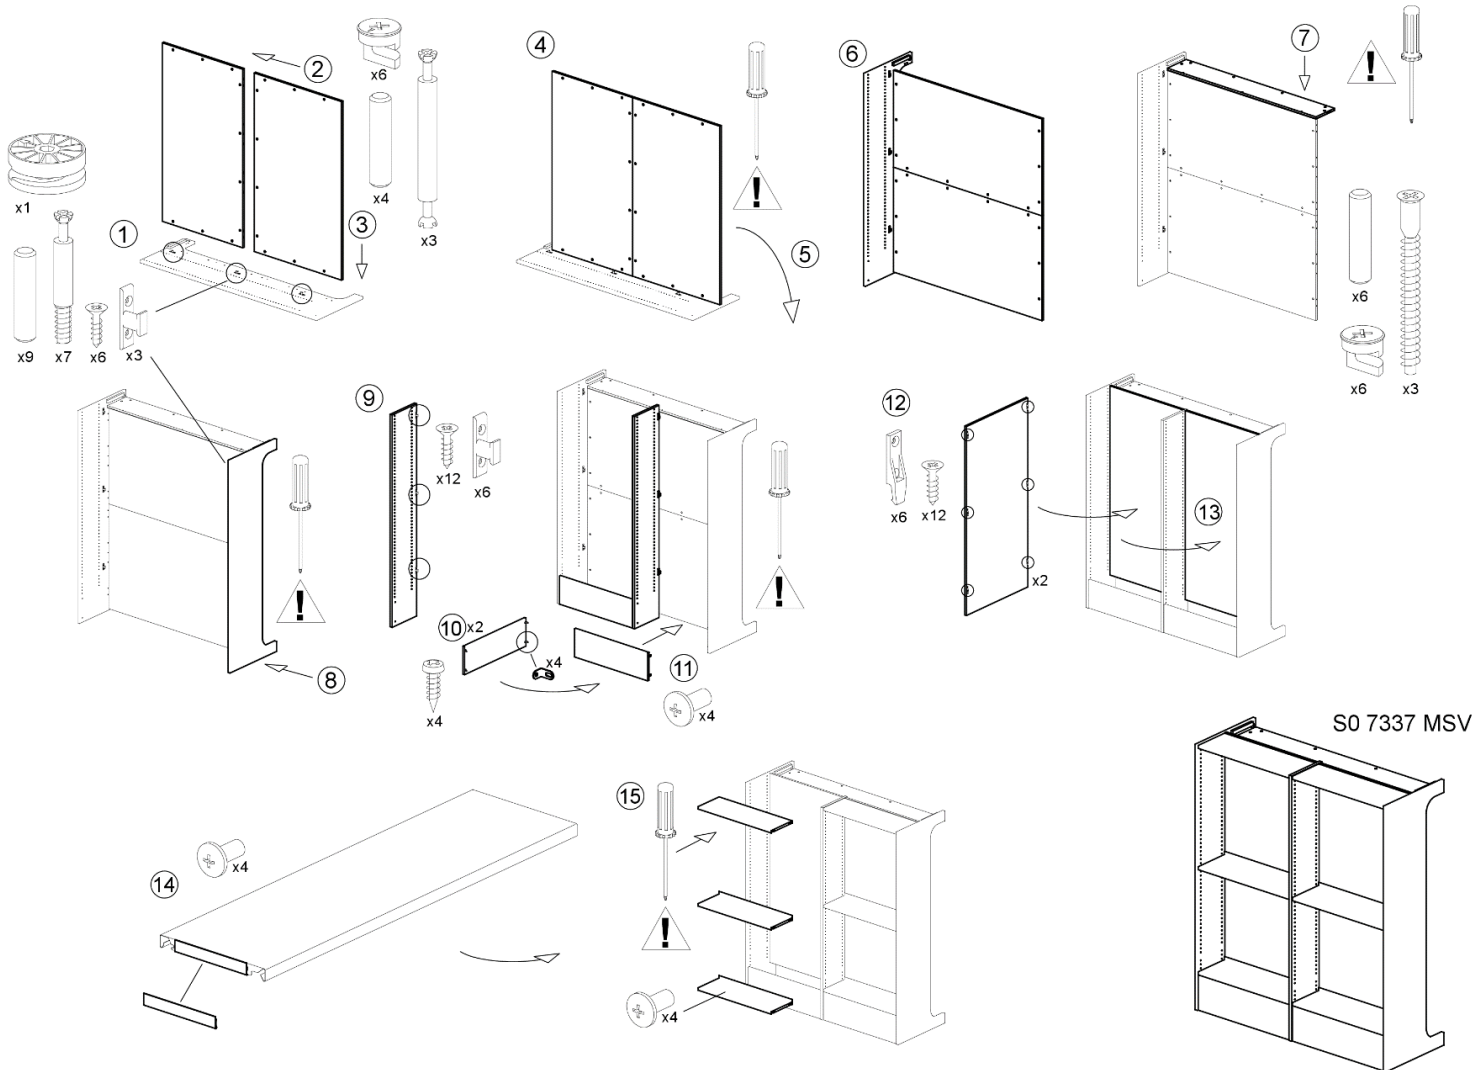

WE ARE LIBRARY PEOPLE®

Cocoon Computer Lounge L

Module MSV - assembly instruction