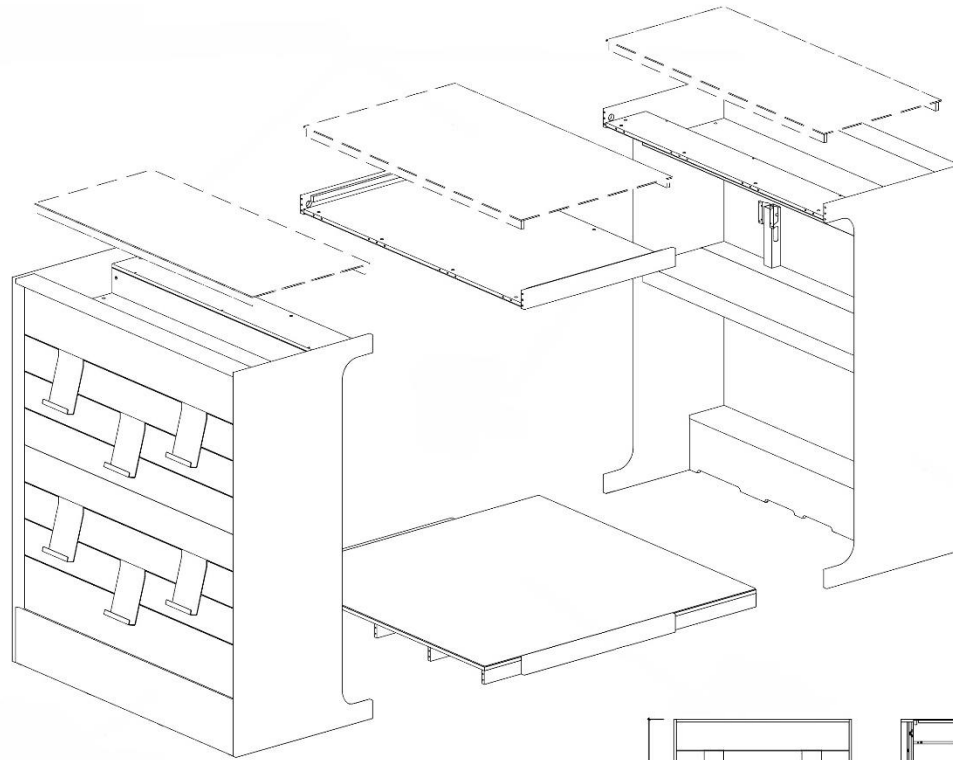

WE ARE LIBRARY PEOPLE®

Cocoon Computer-Lounge XL

Complete lounge