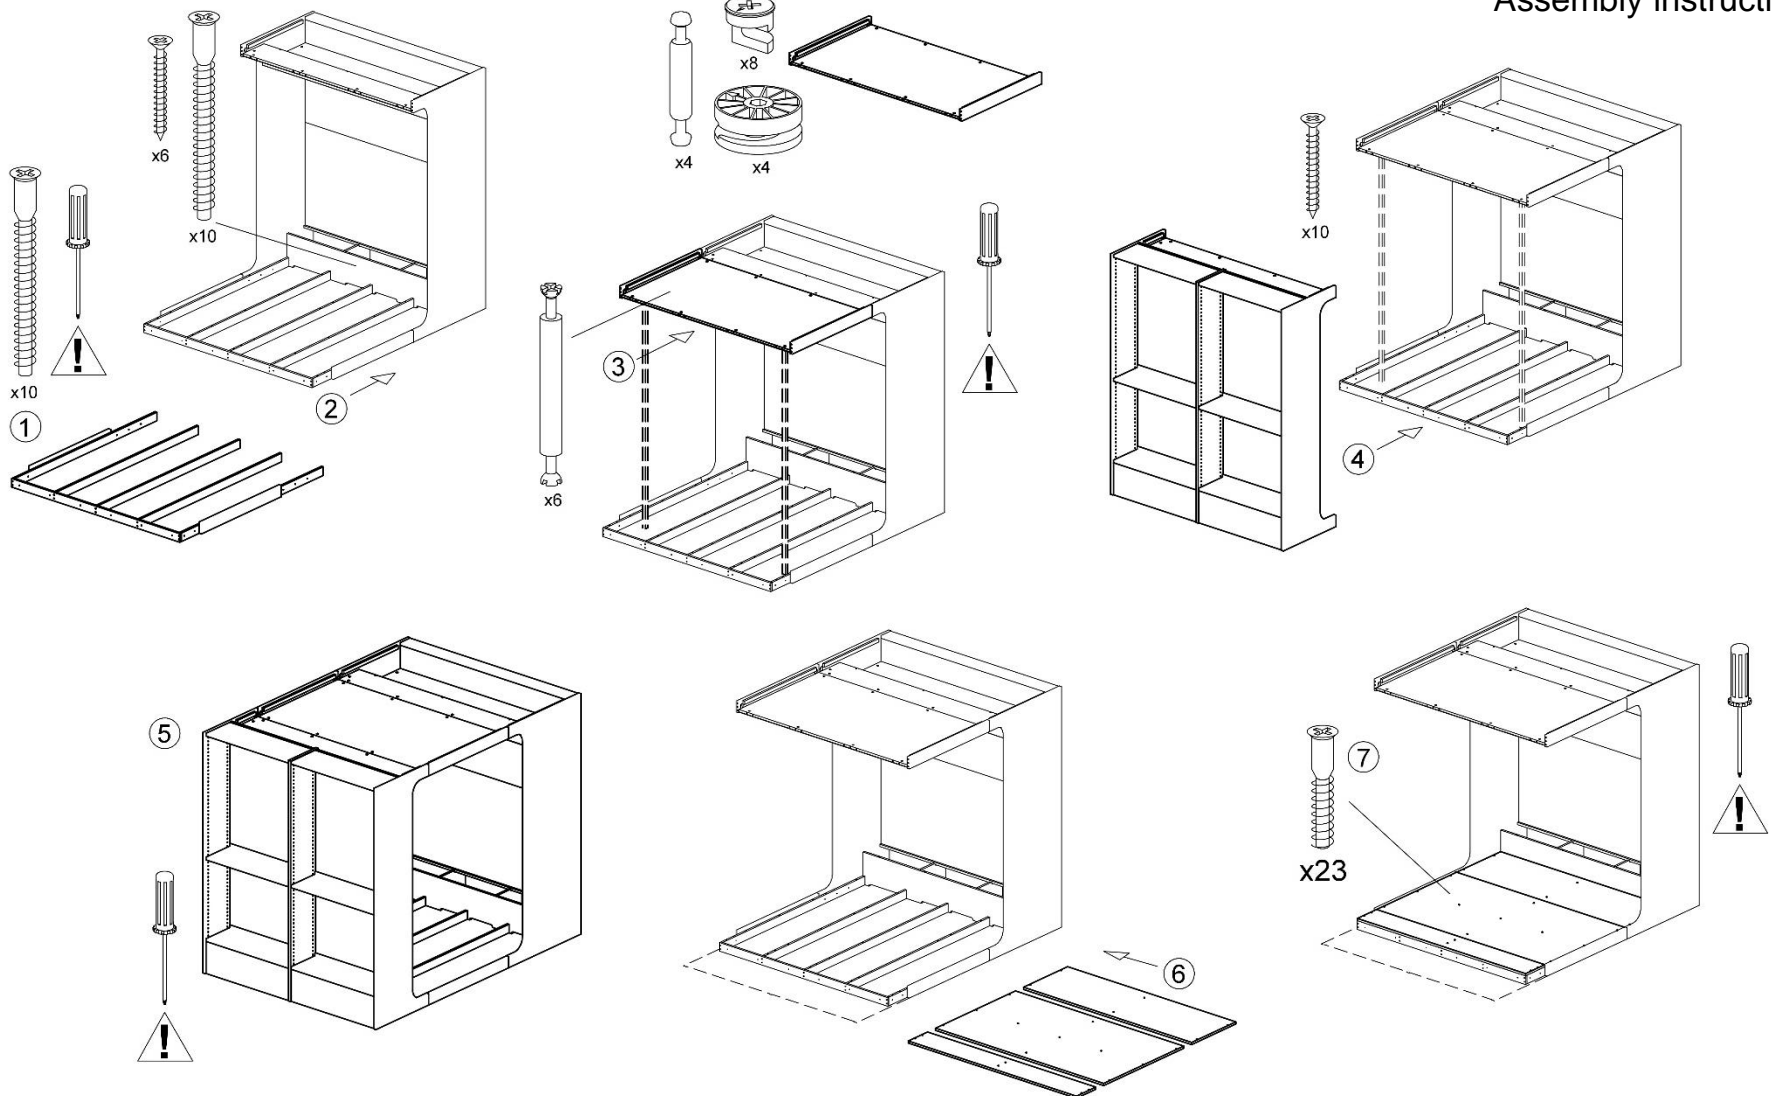

Module CT & CDW - assembly instruction

WE ARE LIBRARY PEOPLE®

Cocoon Computer-Lounge L & XL

Assembly instruction

WE ARE LIBRARY PEOPLE®

Cocoon Computer-Lounge L & XL

Module MSV, CDW, CT & C - assembled

WE ARE LIBRARY PEOPLE®