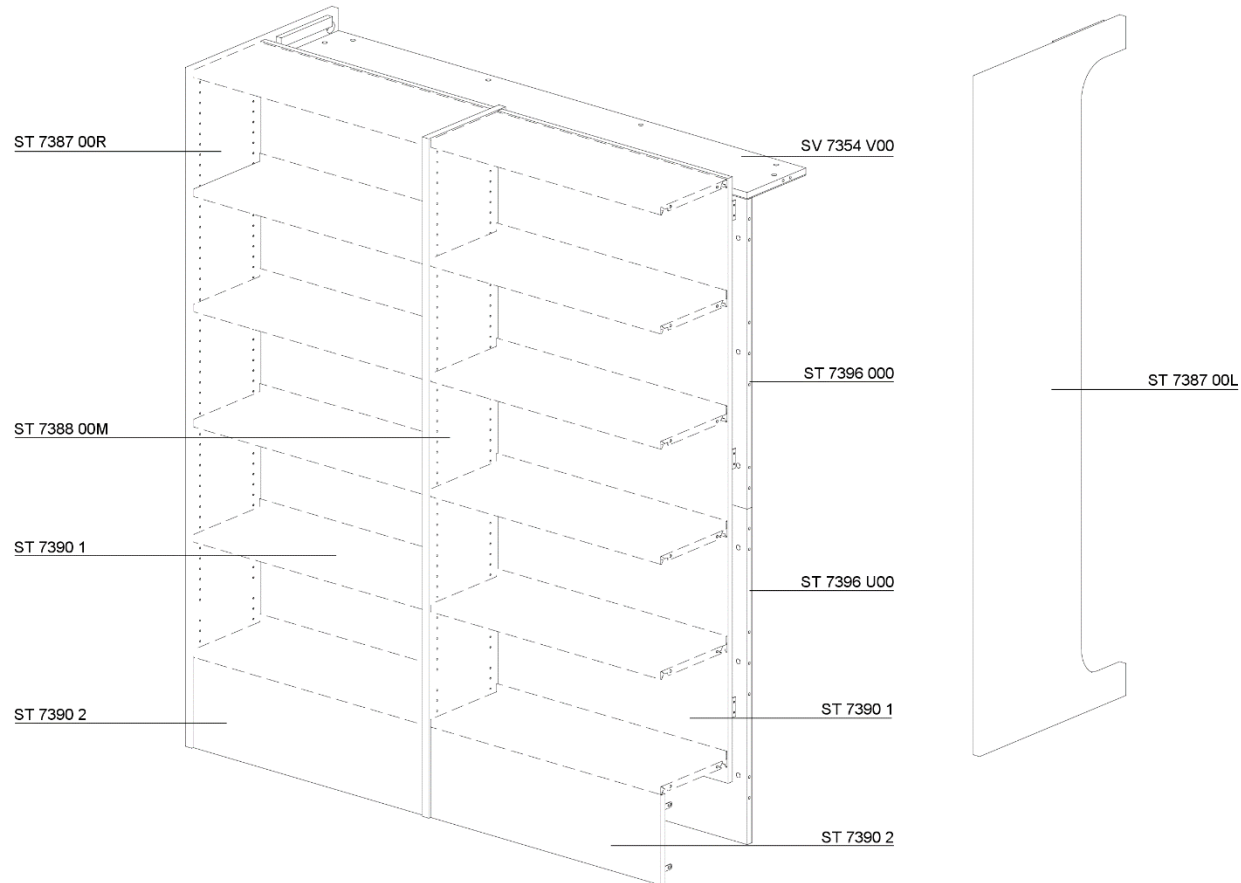

Measurements

Cocoon Computer-Lounge => H 2100 mm

Cocoon Computer-Lounge => D 1815 mm

Cocoon Computer-Lounge L => L 904 mm + 1000 mm + 640 mm = 2544 mm

Cocoon Computer-Lounge XL => L 904 mm + 1000 mm + 904 mm = 2808 mm

Module MSV

Module MSV

Assembled view (page 9)

Exploded view (page 10)

Assembly instructions – drawings (page 11)

WE ARE LIBRARY PEOPLE®

Cocoon Computer Lounge L

Module MSV - assembled