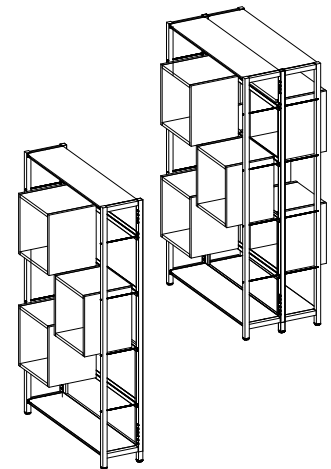

### *Function and design!*

Bring colour into your library with Cubes. They can be used as display for books, art, decoration or similar. You are sure to catch the attention of passersby with these colourful Cubes in your library.

Cubes are a supplement to our shelving systems Ratio, Uniflex, Quadra and Rondea and offer numerous options.

They fit into the shelving modules and are available for both new shelving systems as well as a supplement to already existing shelvings. It is also possible to use Cubes in shelving systems from other suppliers. Ask customer service for more information.

Dimensions:  
H404 x W400 x D330 mm

Material:  
Cubes are made of 25 mm E-1  
quality particle board with  
melamine finish and ABS borders

Cubes are available in the following  
standard colours:

Orange décor  
Green décor  
Flame red décor