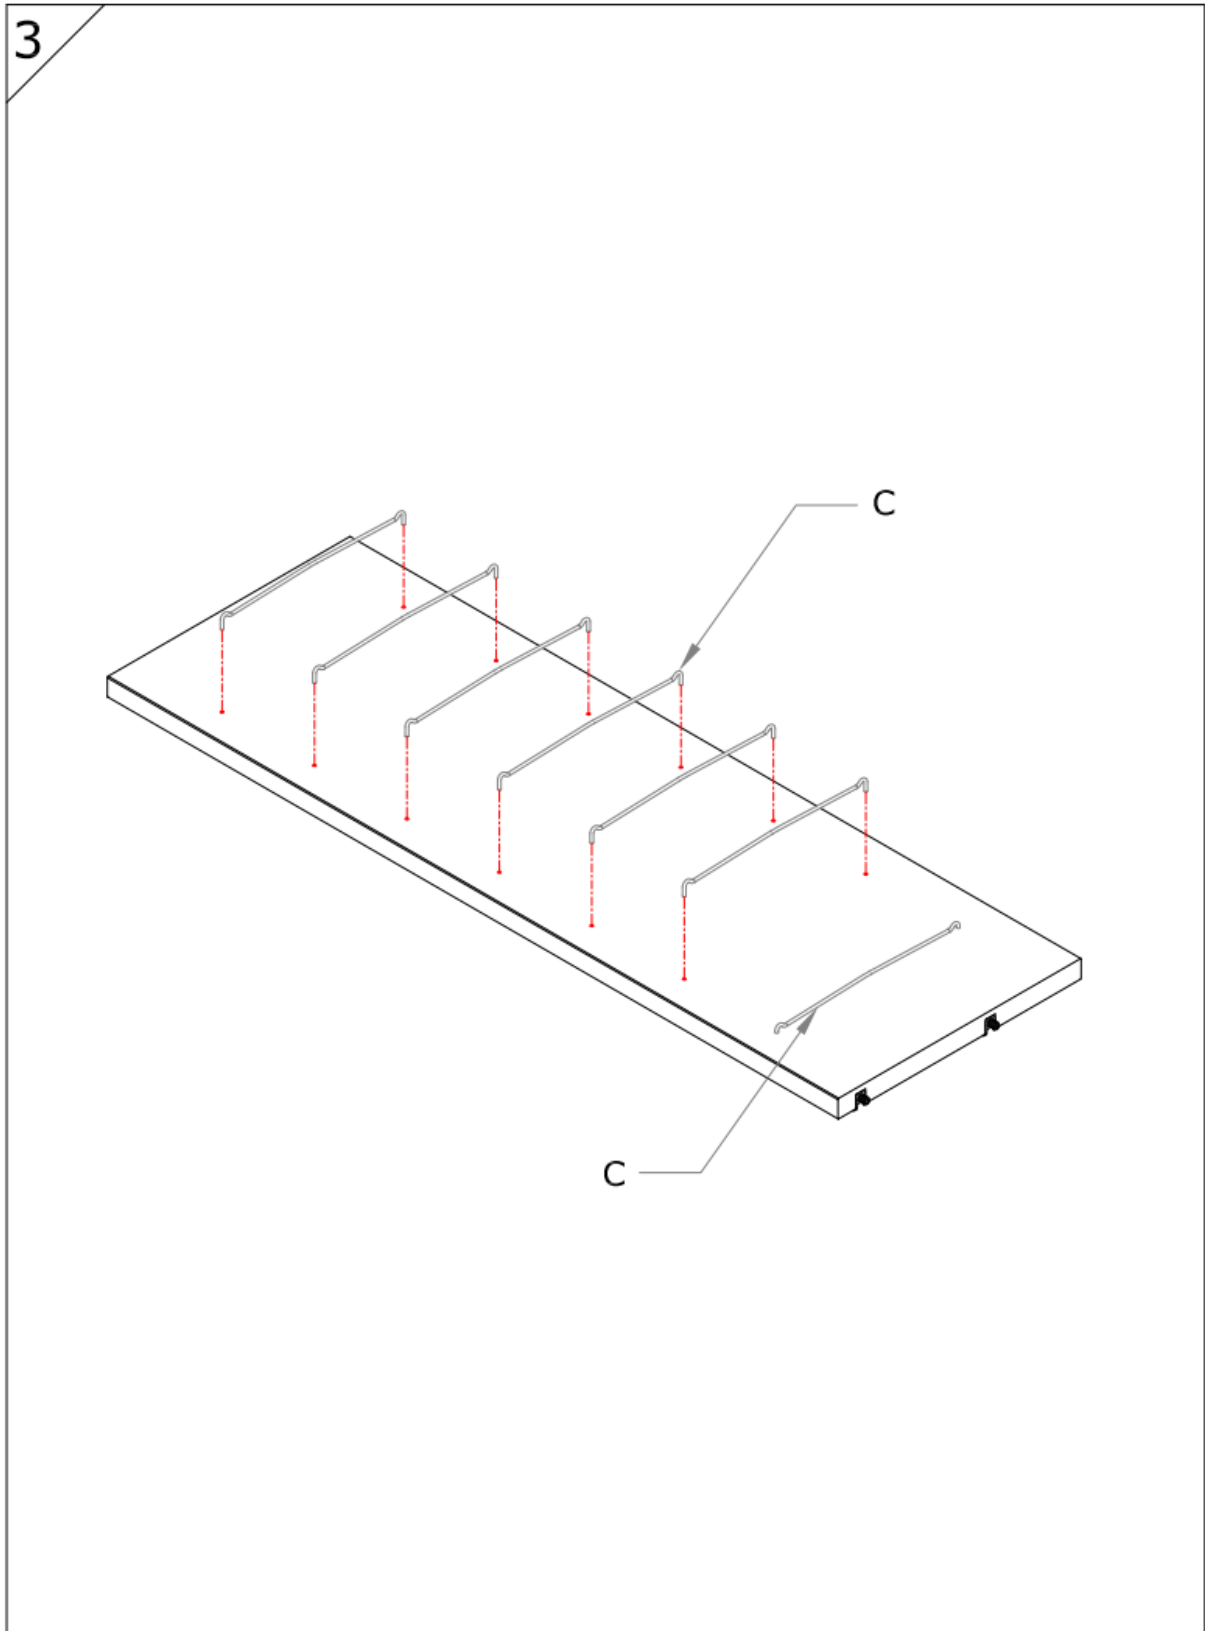

Assembly Guide

Assembly guide for Softline/Slimline wood shelves with wood dividers add on bay