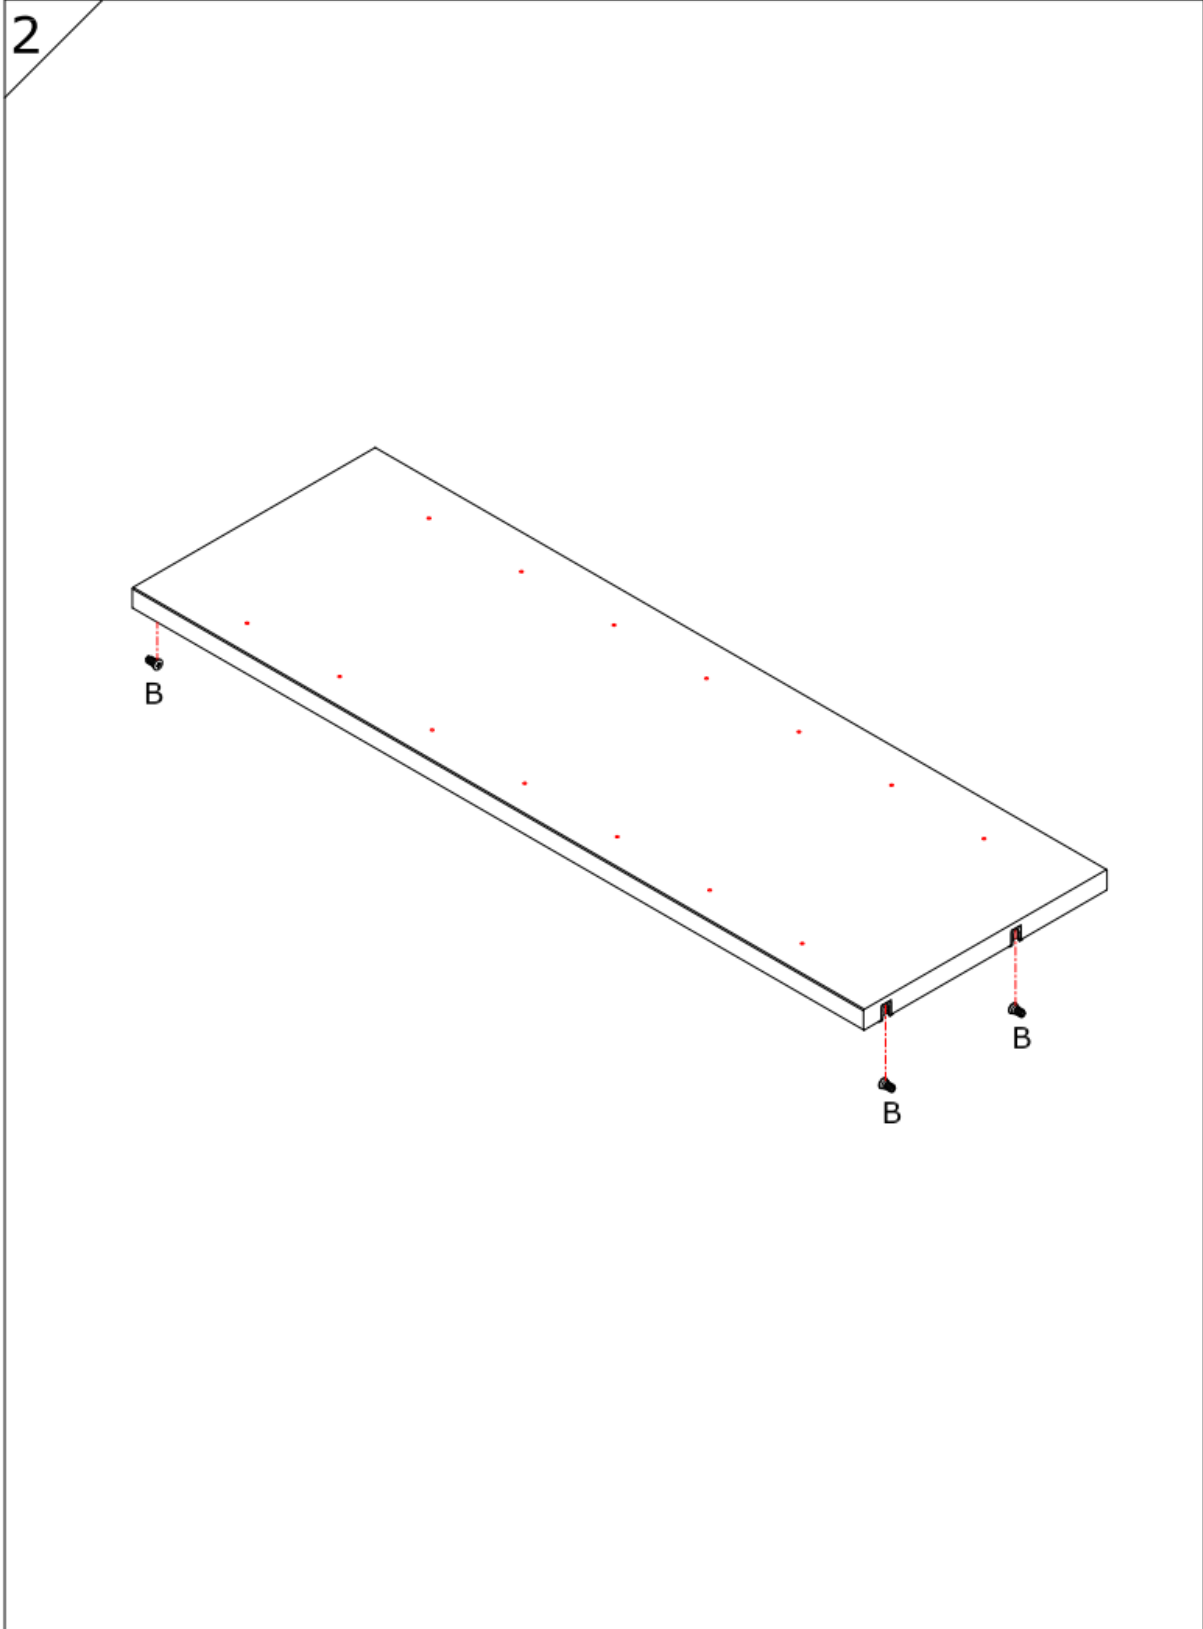

Assembly Guide

Assembly guide for Softline/Slimline wood shelves with wood dividers add on bay