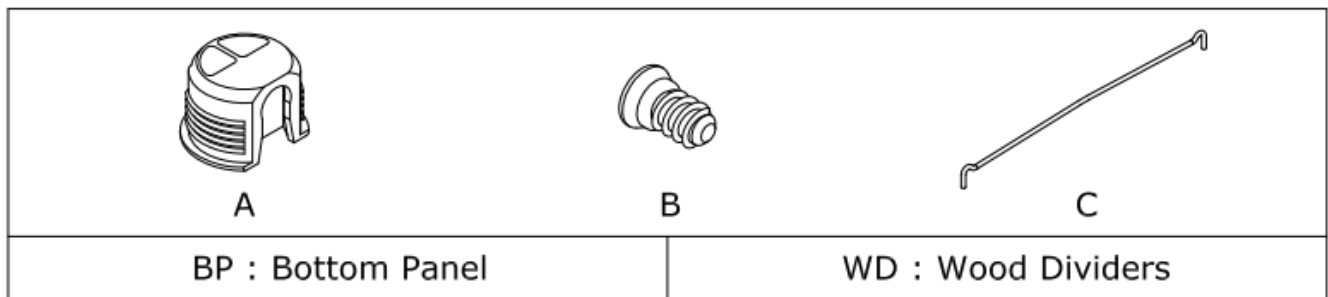

Assembly Guide

Monteringsvejledning

Softline/Slimline – wood
shelves with wood dividers
add on bay

Assembly Guide

Assembly guide for Softline/Slimline wood shelves with wood dividers add on bay

UK: First check the contents to make sure that nothing is missing. Sort out the screws and fittings as shown. Assemble your furniture step by step, as shown in the illustrations.

DK: Kontrollér først indholdet. Sortér skruer og beslag som anvisningen viser. Montér i nummerorden og som illustrationen viser.

Assembly Guide

Assembly guide for Softline/Slimline wood shelves with wood dividers add on bay