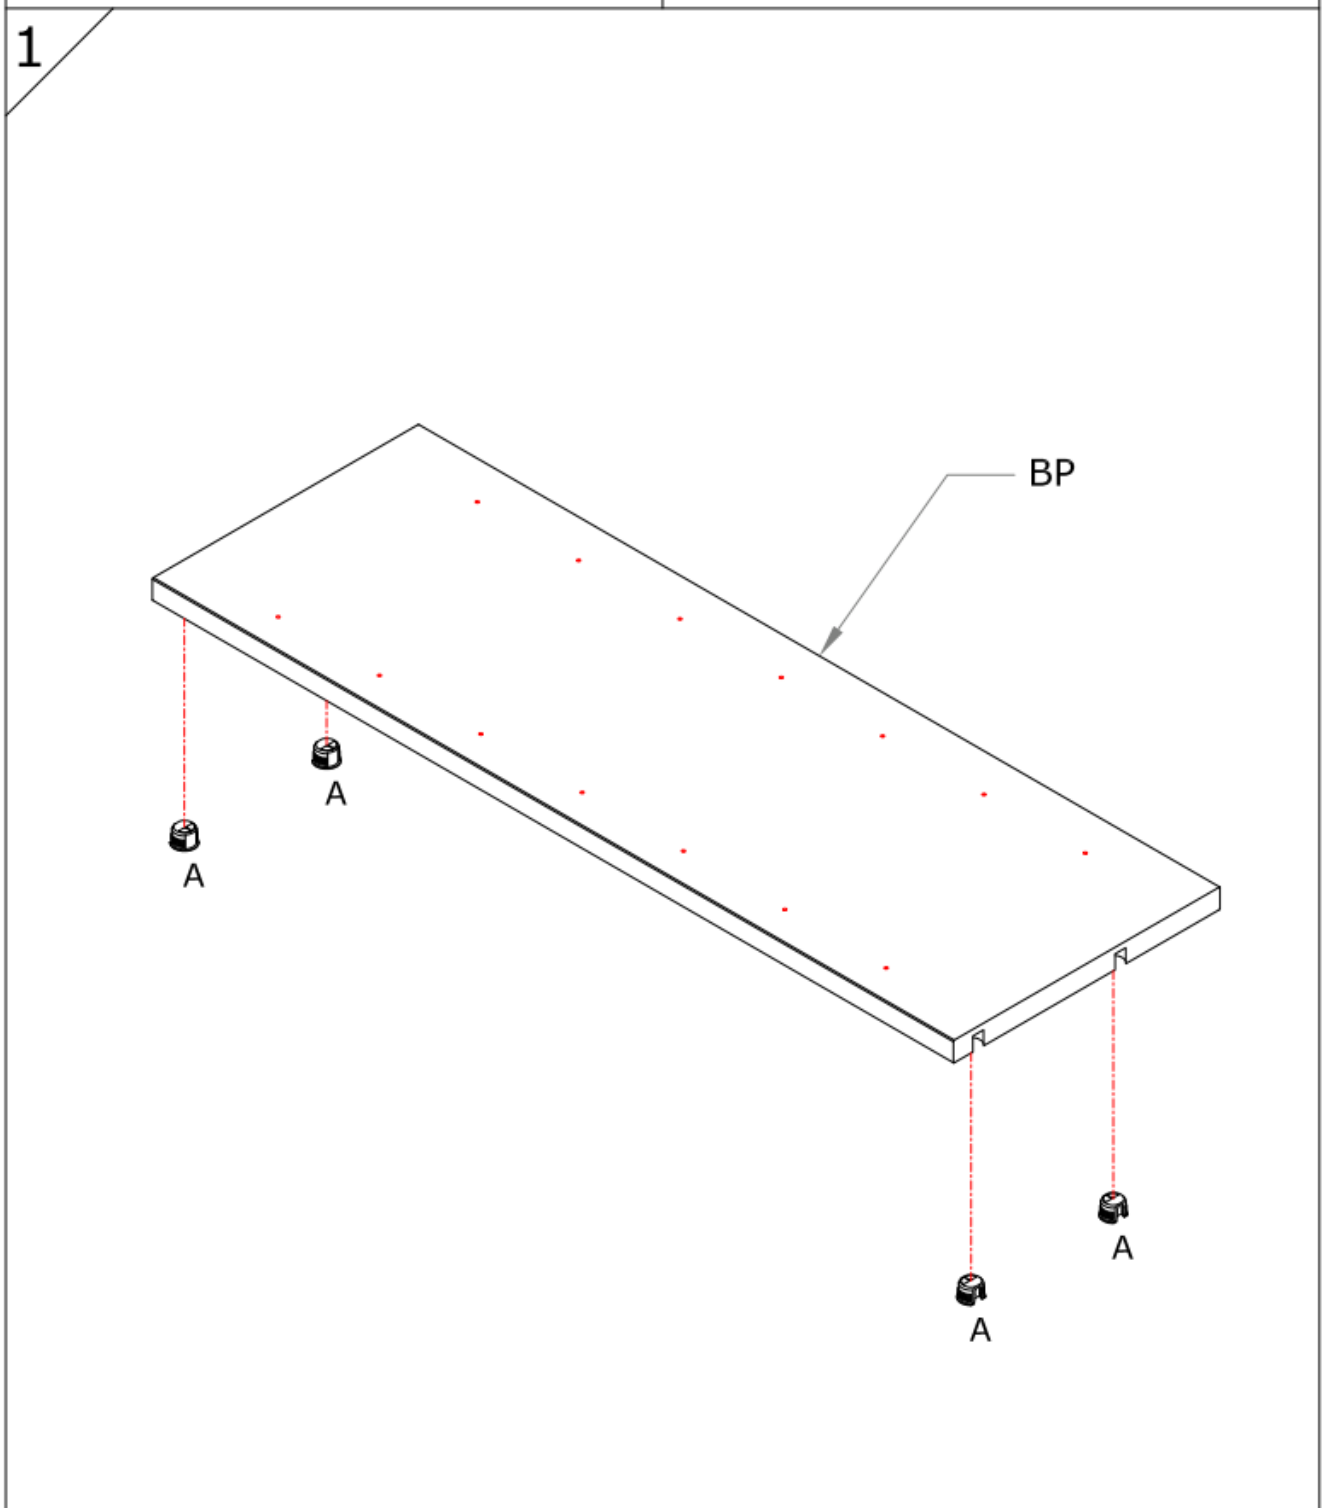

Assembly Guide

Monteringsvejledning

Softline/Slimline – wood
shelves with wood dividers
add on bay

Assembly Guide

Assembly guide for Softline/Slimline wood shelves with wood dividers add on bay

UK: First check the contents to make sure that nothing is missing. Sort out the screws and fittings as shown. Assemble your furniture step by step, as shown in the illustrations.

DK: Kontrollér først indholdet. Sortér skruer og beslag som anvisningen viser. Montér i nummerorden og som illustrationen viser.

Assembly Guide

Assembly guide for Softline/Slimline wood shelves with wood dividers add on bay