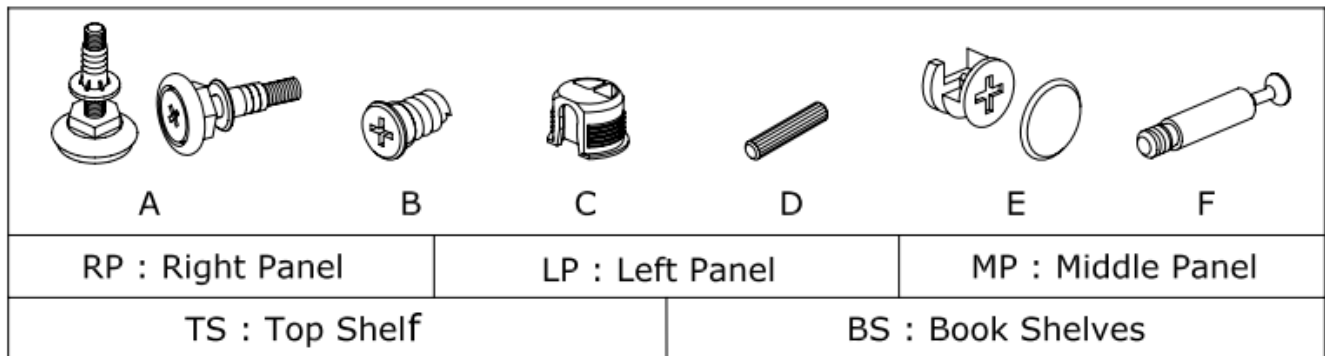

Assembly Guide Monteringsvejledning

Softline/Slimline – Radius shelving starter bay

Assembly Guide

Assembly guide for Softline/Slimline radius shelving starter bay

UK: First check the contents to make sure that nothing is missing. Sort out the screws and fittings as shown. Assemble your furniture step by step, as shown in the illustrations.

DK: Kontrollér først indholdet. Sortér skruer og beslag som anvisningen viser. Montér i nummerorden og som illustrationen viser.

Assembly Guide

Assembly guide for Softline/Slimline radius shelving starter bay