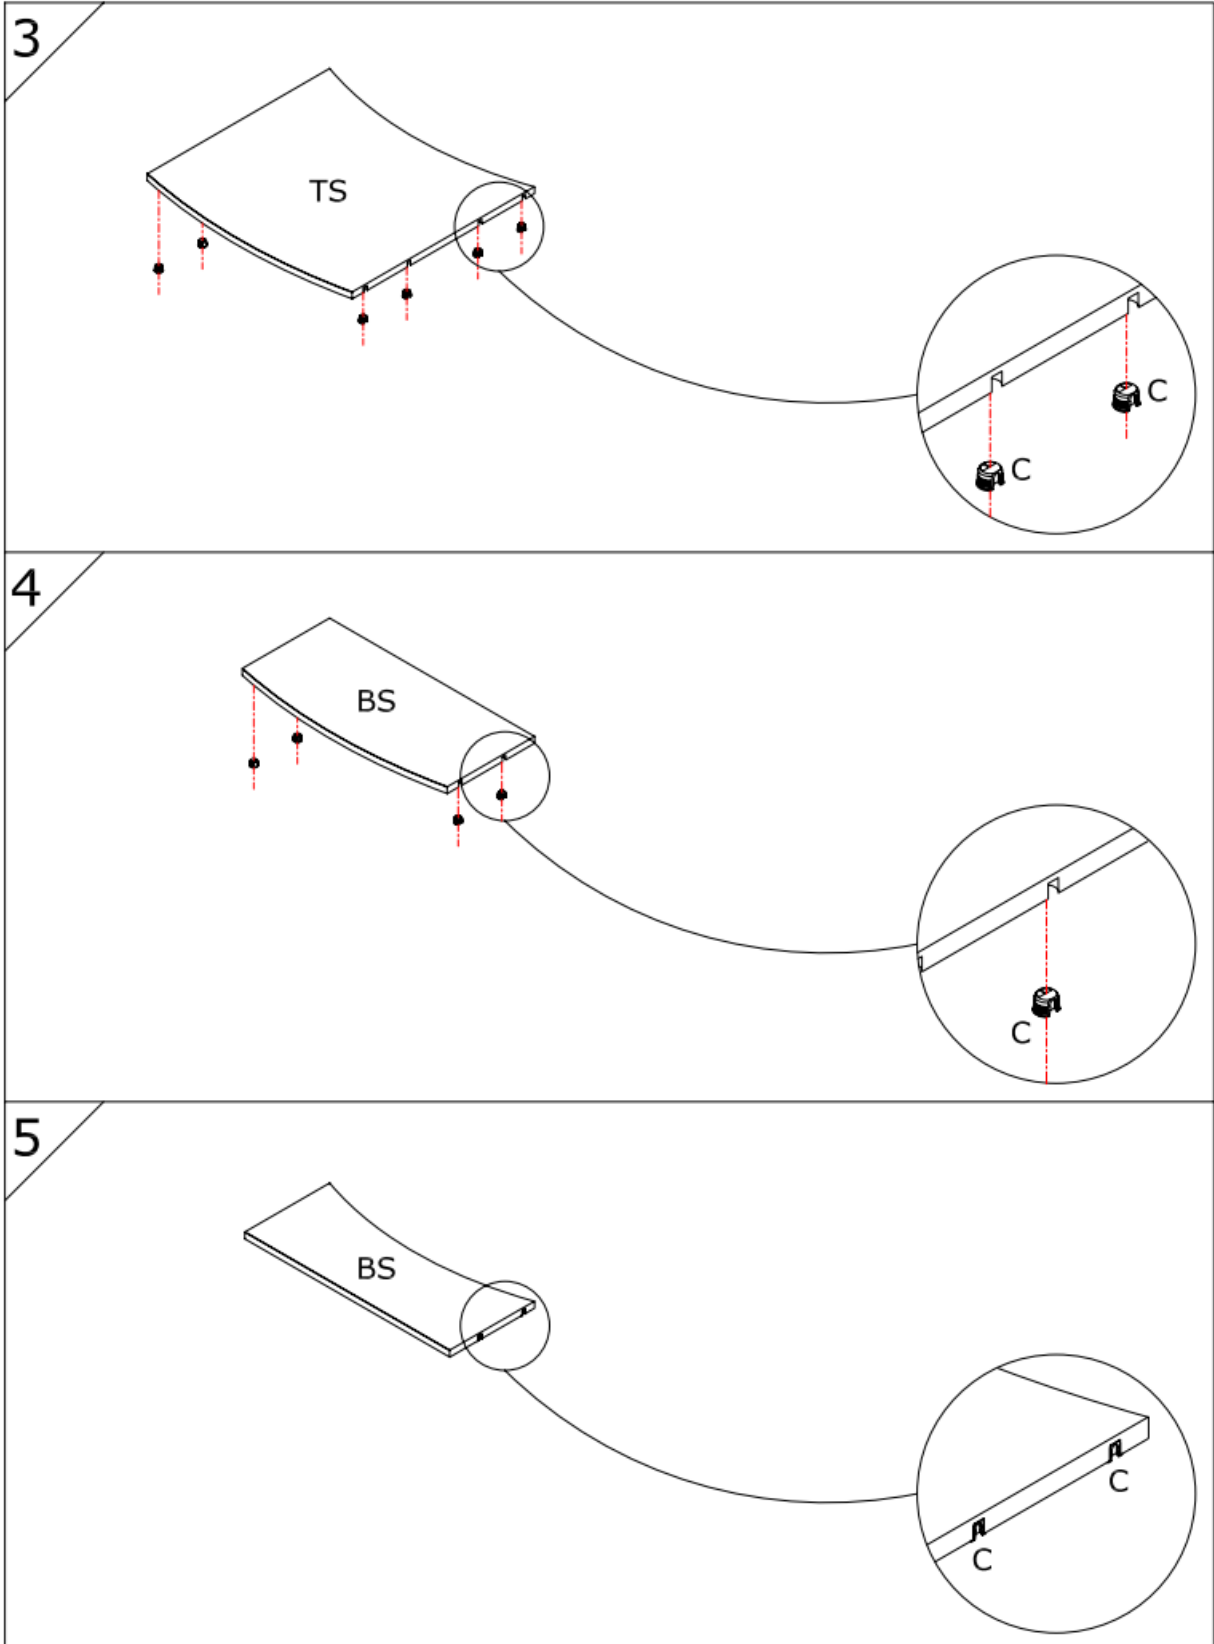

Assembly Guide

Assembly guide for Softline/Slimline radius shelving starter bay