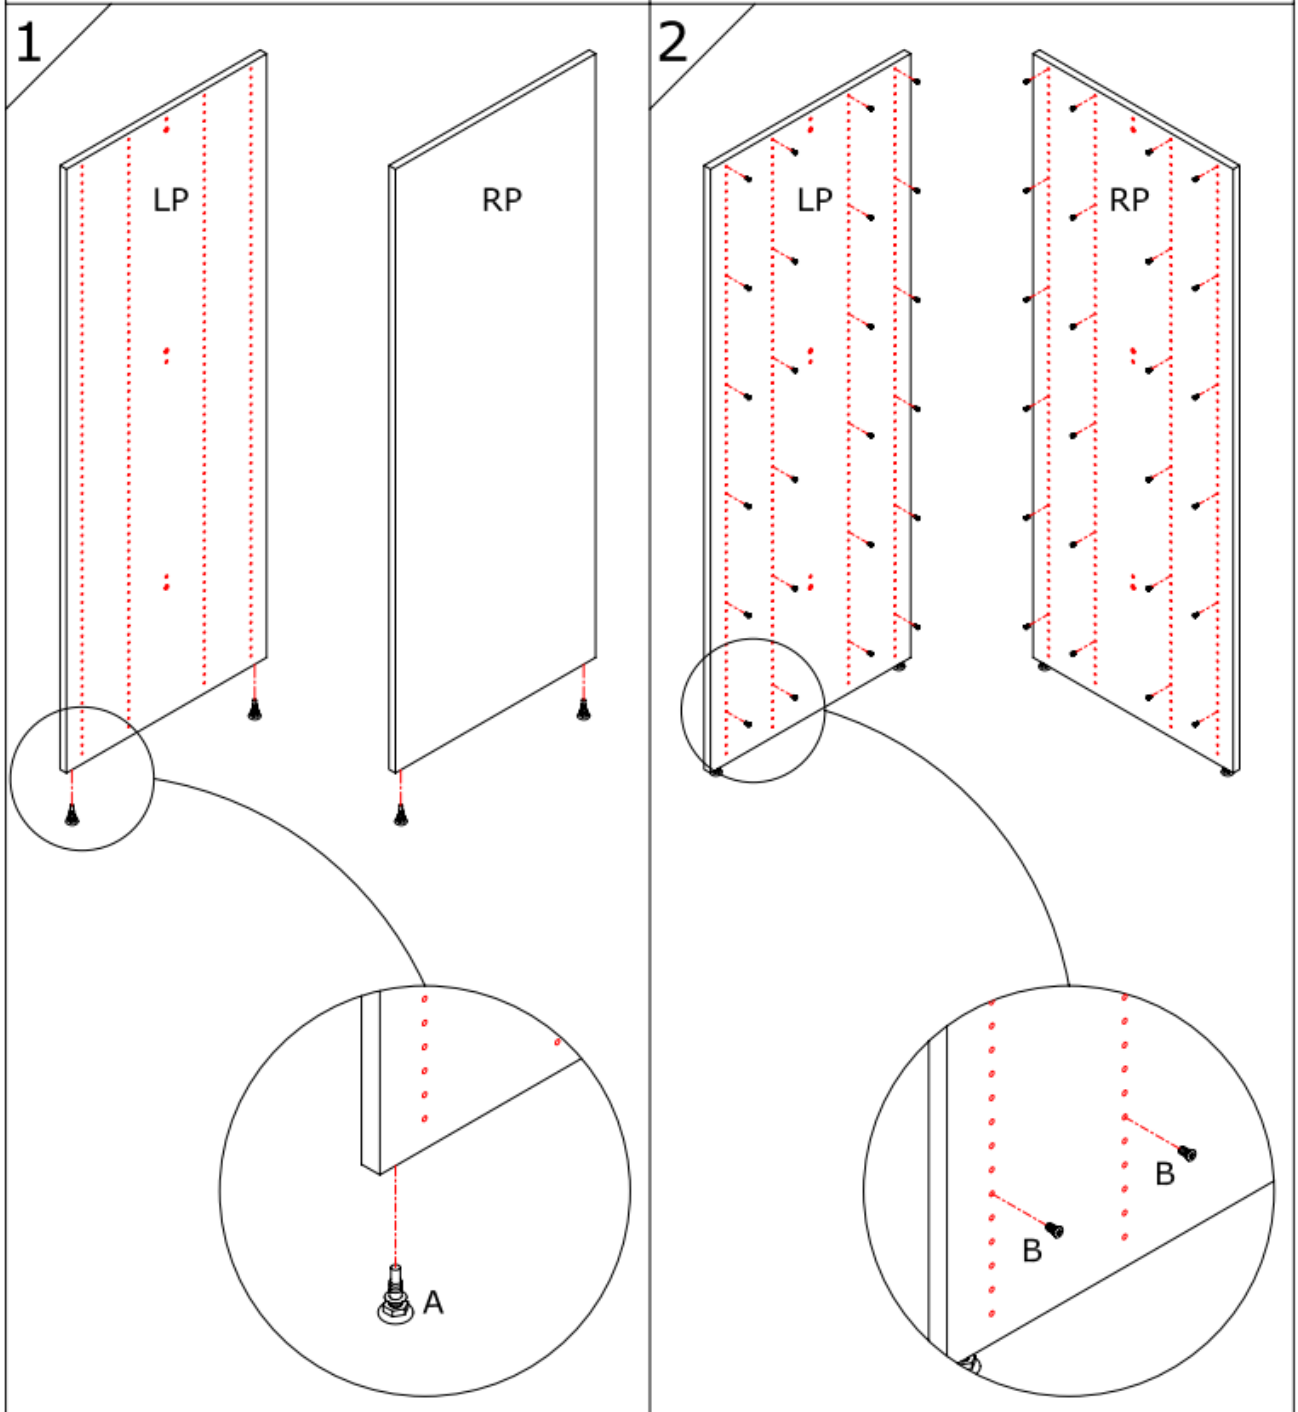

Assembly Guide Monteringsvejledning

Softline/Slimline – Radius shelving starter bay

Assembly Guide

Assembly guide for Softline/Slimline radius shelving starter bay

UK: First check the contents to make sure that nothing is missing. Sort out the screws and fittings as shown. Assemble your furniture step by step, as shown in the illustrations.

DK: Kontrollér først indholdet. Sortér skruer og beslag som anvisningen viser. Montér i nummerorden og som illustrationen viser.

Assembly Guide

Assembly guide for Softline/Slimline radius shelving starter bay