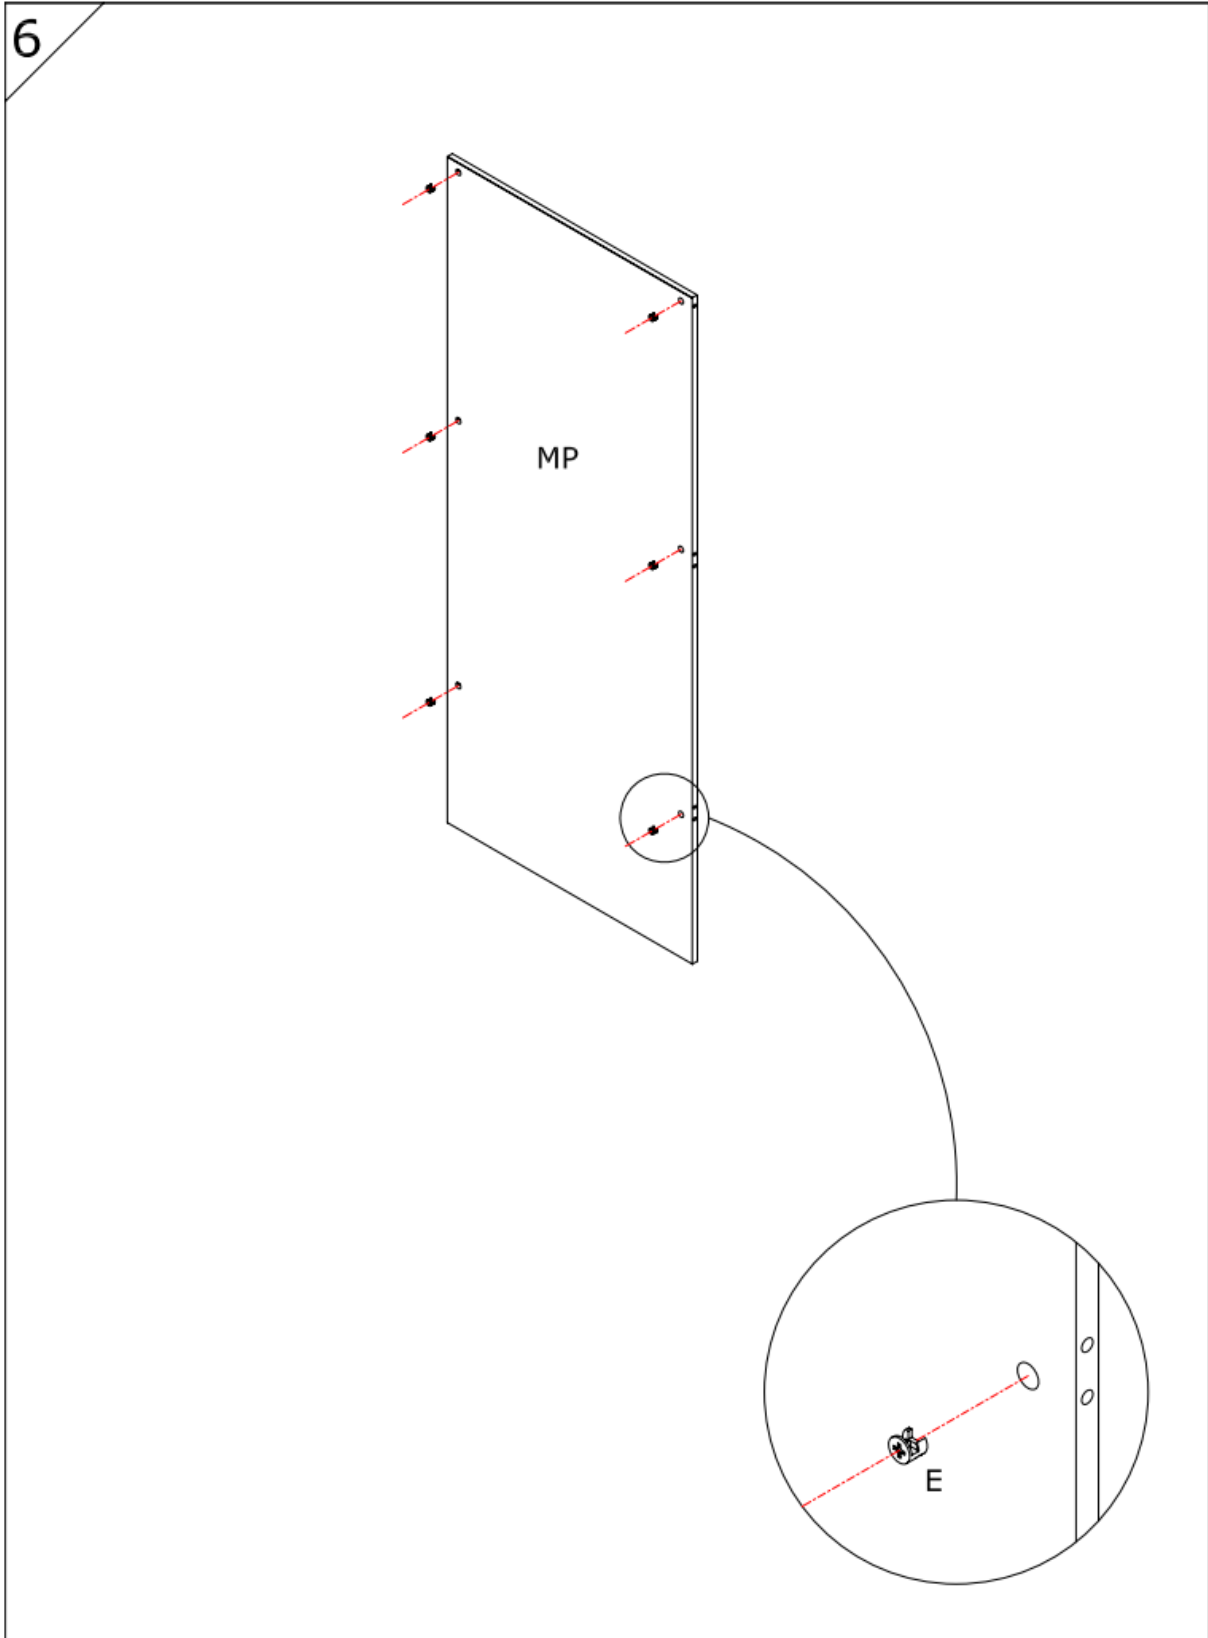

Assembly Guide Monteringsvejledning

Softline/Slimline – Radius shelving starter bay

Assembly Guide

Assembly guide for Softline/Slimline radius shelving starter bay

UK: First check the contents to make sure that nothing is missing. Sort out the screws and fittings as shown. Assemble your furniture step by step, as shown in the illustrations.

DK: Kontrollér først indholdet. Sortér skruer og beslag som anvisningen viser. Montér i nummerorden og som illustrationen viser.

Assembly Guide

Assembly guide for Softline/Slimline radius shelving starter bay

Assembly Guide

Assembly guide for Softline/Slimline radius shelving starter bay

Assembly Guide

Assembly guide for Softline/Slimline radius shelving starter bay

Assembly Guide

Assembly guide for Softline/Slimline radius shelving starter bay